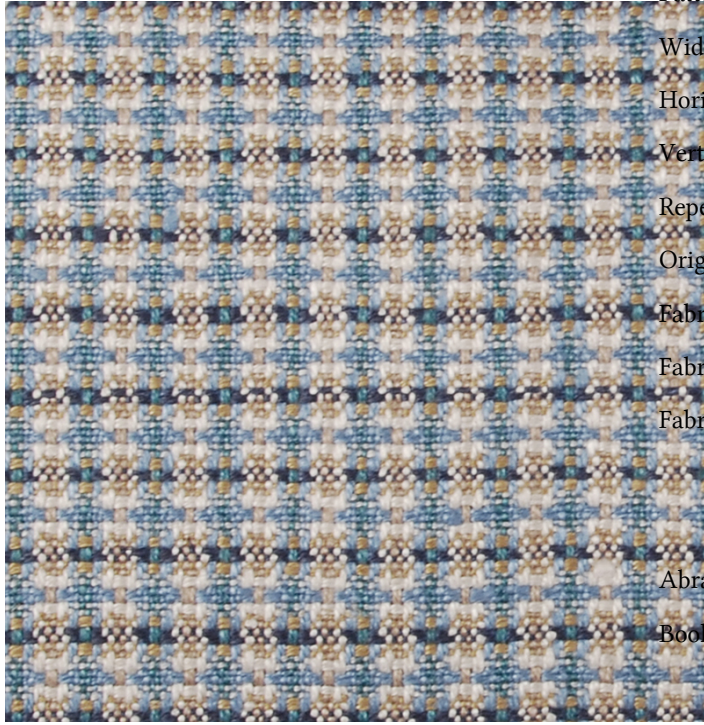

Fabric Detail for:190149h | 207-cobalt

Pattern:	190149h 207-cobalt
Width:	55"
Horizontal Repeat:	.000"
Vertical Repeat:	.000"
Repeat Direction:	Up The Roll
Origin:	Chile
Fabric Grade:	04
Fabric Contents:	100% Linen
Fabric Performance:	CA 117 2013
	NFPA 260
	UFAC - Class 1
Abrasion:	15,000-30,000 Double Rubs
Book Name:	JADE-MIDNIGHT