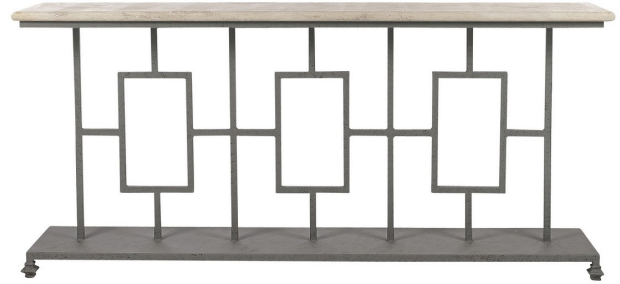

ELLAHOME

Plaza Console (84")

SKU#

CL55

Overall

40"h x 84"w x 16"d

Description

Spruce up the décor of your living room, den, hallway, or front entry with this two-tone, mixed material console table. The rectangular stone top is spacious enough for a lamp, sculptures, vases, and other knickknacks, supported by a metal base and legs that feature an open-air rectangle motif. This gorgeous table is designed to give any home a healthy dose of vibrant energy.

Materials

Wrought Iron/ Travertine

Finish Options

-  AB Antique Black
-  BB Bronzed Brass
-  DO Deep Ocean
-  DG Distressed Gray
-  FB Flat Black
-  GL Gold Leaf (+15%)
-  MB Metallic Bronze
-  MG Metallic Graphite
-  OW Oyster White
-  SL Silver Leaf (+15%)

Top Options

-  CM Carrera Marble
-  LT Lite Travertine

Weight

160 lb