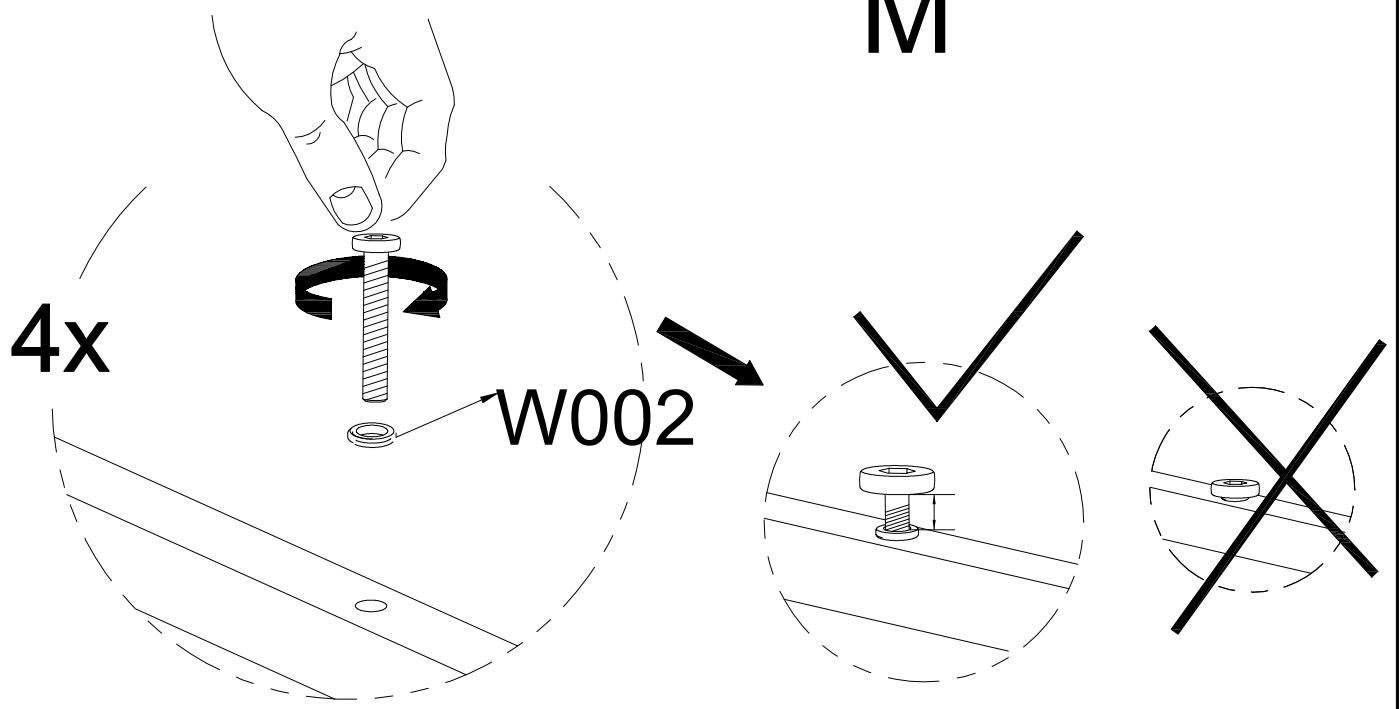

Item no.	Reference Image	Description	Qty
Z		Table Top	1
M		Side Panel	2
N		Front & Back Panel	2
P		Glass Top	1
S003		M6x35 Hex Socket Head Screw	12
W002		Flat Washer	12
T001		S4 Allen Key	1

STEP 1

S003

Do Not Tighten The Screws Completely!

STEP 2

Do Not Tighten The Screws Completely!

STEP 3

Do Not Tighten The Screws Completely!

STEP 4

Tighten The Screws Completely Now!

STEP 5

Left Corner Seat