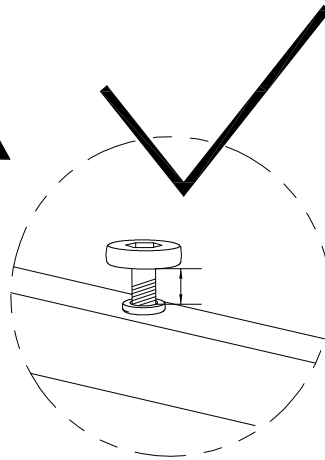

Please let us know how we are doing!

Problems?

We will fix it immediately.

Item no.	Reference Image	Description	Qty
O		Seat Base	1
W		Side Panel	2
Y		Front & Back Panel	2
S003		M6x35 Hex Socket Head Screw	12
W002		Flat Washer	12
T001		S4 Allen Key	1

STEP 1

S003

4x

W002

Do Not Tighten The Screws Completely!

STEP 2

S003

W