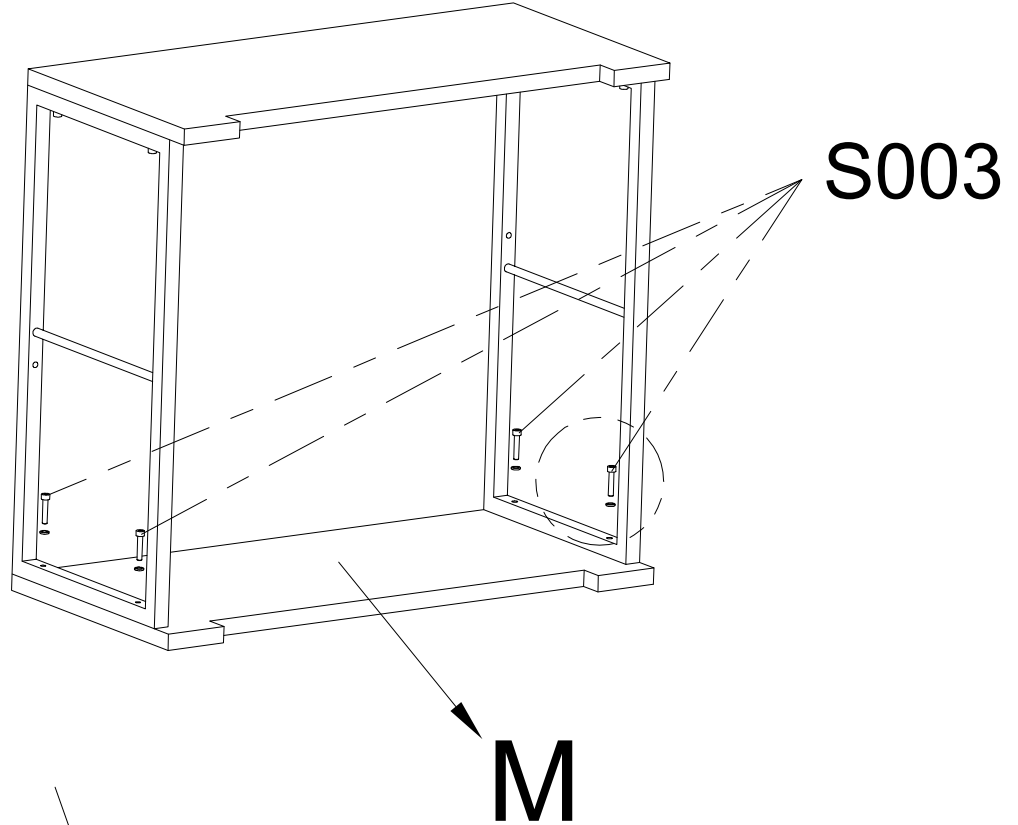

Item no.	Reference Image	Description	Qty
Z		Table Top	1
M		Side Panel	2
N		Front & Back Panel	2
P		Glass Top	1
S003		M6x35 Hex Socket Head Screw	12
W002		Flat Washer	12
T001		S4 Allen Key	1

STEP 1

S003

Do Not Tighten The Screws Completely!

STEP 2

Do Not Tighten The Screws Completely!

STEP 3

Do Not Tighten The Screws Completely!

STEP 4

Tighten The Screws Completely Now!

STEP 5

Left Corner Seat