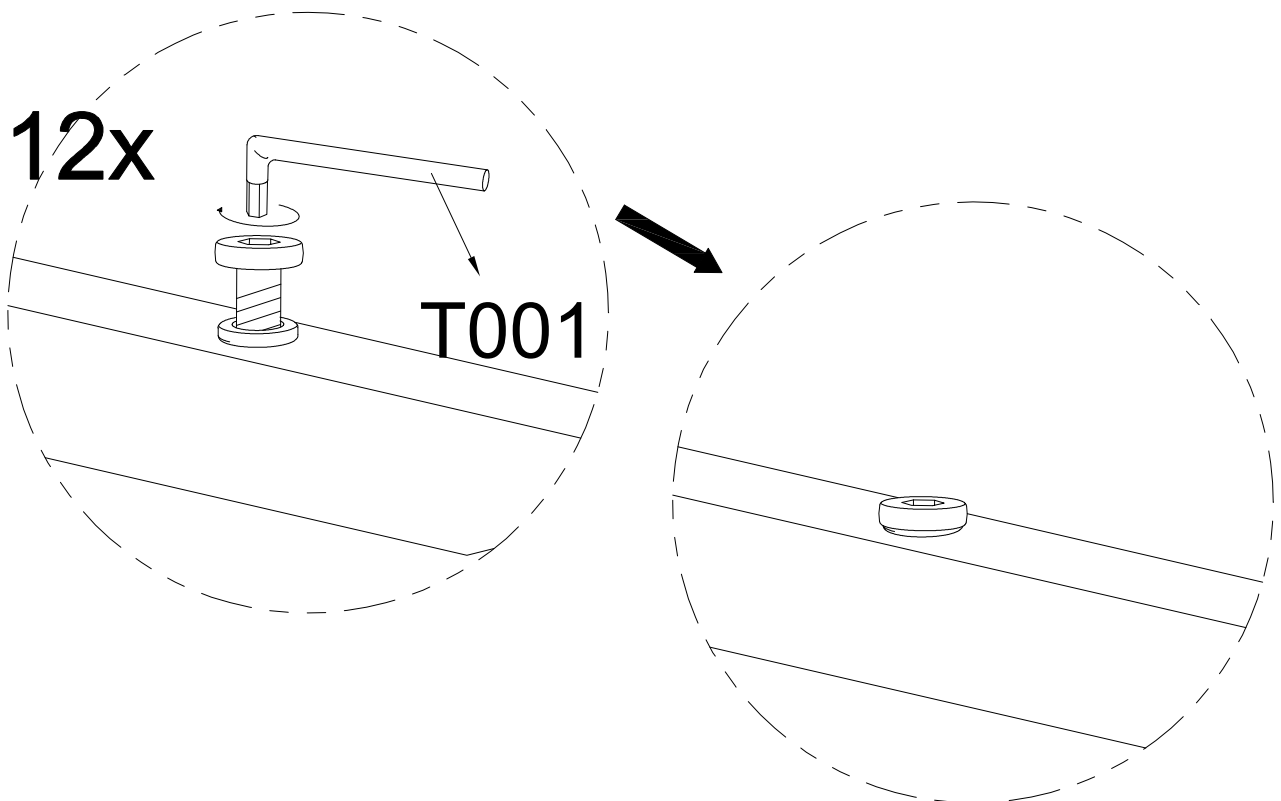

Item no.	Reference Image	Description	Qty
Z		Table Top	1
M		Side Panel	2
N		Front & Back Panel	2
P		Glass Top	1
S003		M6x35 Hex Socket Head Screw	12
W002		Flat Washer	12
T001		S4 Allen Key	1

STEP 1

S003

Do Not Tighten The Screws Completely!

STEP 2

Do Not Tighten The Screws Completely!

STEP 3

Do Not Tighten The Screws Completely!

STEP 4

Tighten The Screws Completely Now!

STEP 5

Left Corner Seat