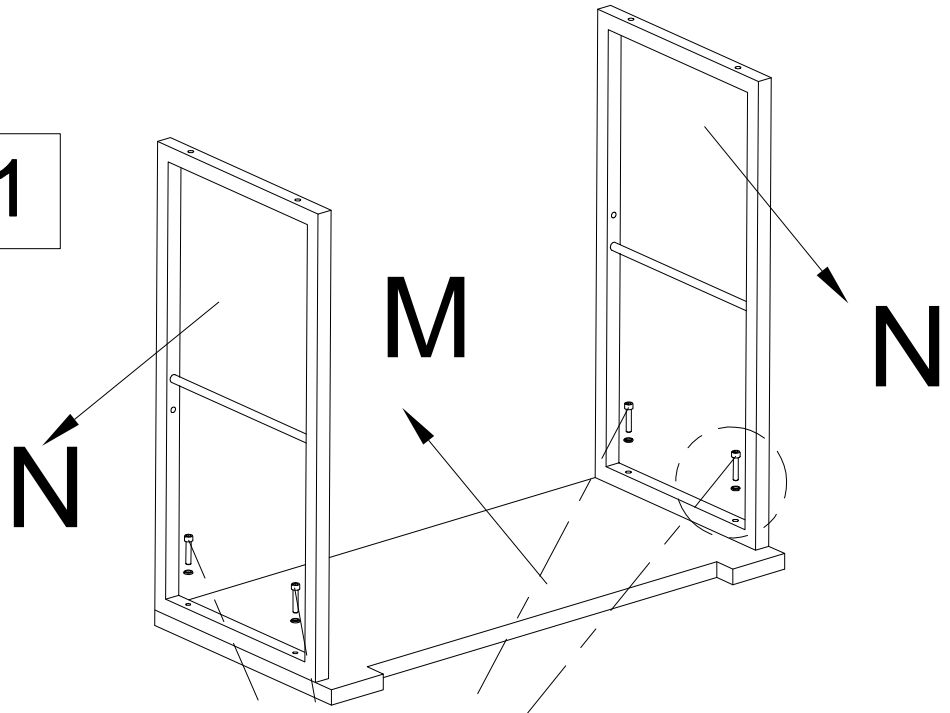

Item no.	Reference Image	Description	Qty
Z		Table Top	1
M		Side Panel	2
N		Front & Back Panel	2
P		Glass Top	1
S003		M6x35 Hex Socket Head Screw	12
W002		Flat Washer	12
T001		S4 Allen Key	1

STEP 1

S003

Do Not Tighten The Screws Completely!

STEP 2

Do Not Tighten The Screws Completely!

STEP 3

Do Not Tighten The Screws Completely!

STEP 4

Tighten The Screws Completely Now!

STEP 5

Left Corner Seat