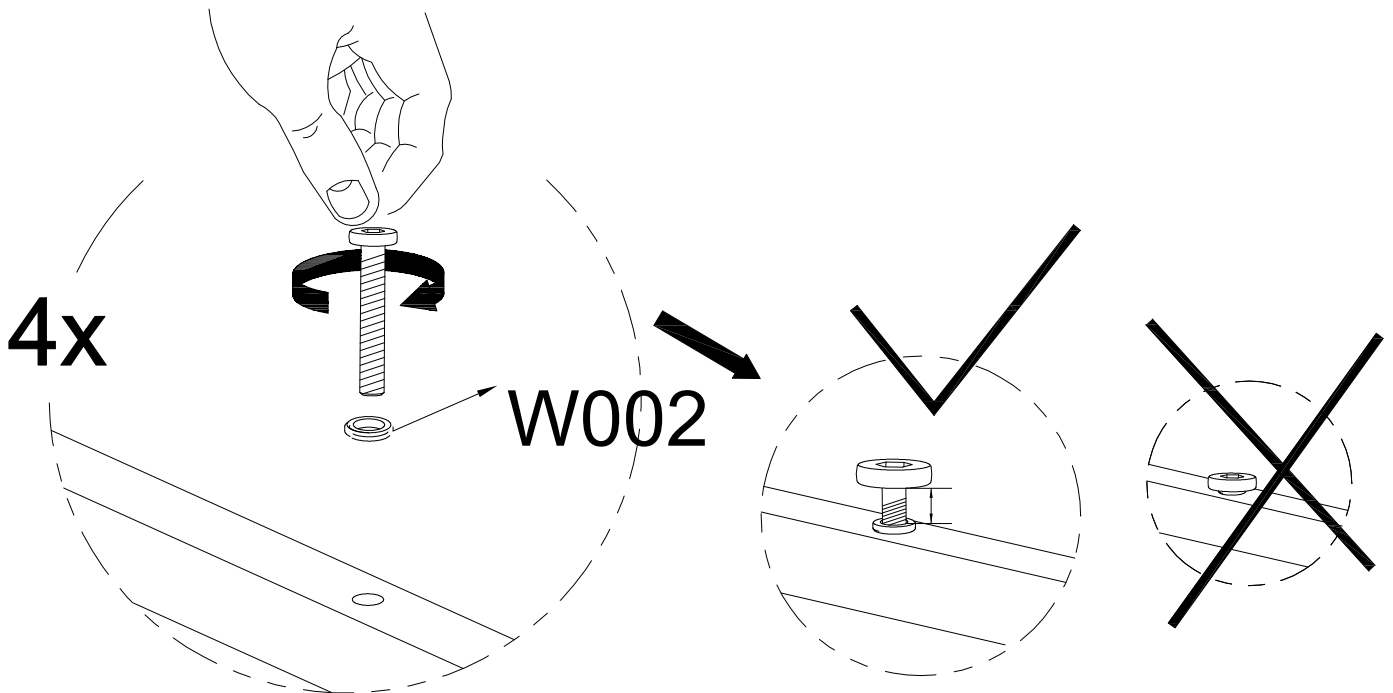

Item no.	Reference Image	Description	Qty
Z		Table Top	1
M		Side Panel	2
N		Front & Back Panel	2
P		Glass Top	1
S003		M6x35 Hex Socket Head Screw	12
W002		Flat Washer	12
T001		S4 Allen Key	1

STEP 1

S003

Do Not Tighten The Screws Completely!

STEP 2

Do Not Tighten The Screws Completely!

STEP 3

Do Not Tighten The Screws Completely!

STEP 4

Tighten The Screws Completely Now!

STEP 5

Left Corner Seat