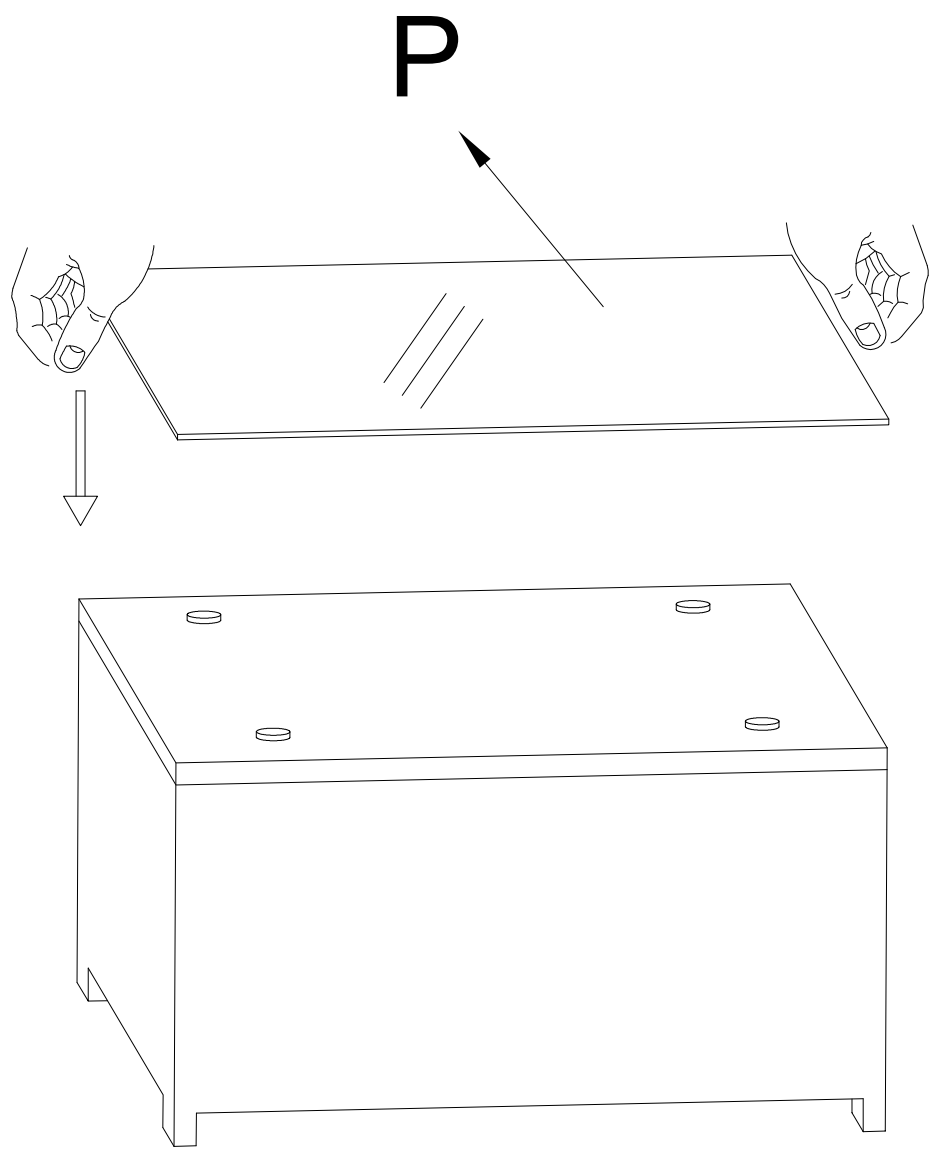

Item no.	Reference Image	Description	Qty
Z		Table Top	1
M		Side Panel	2
N		Front & Back Panel	2
P		Glass Top	1
S003		M6x35 Hex Socket Head Screw	12
W002		Flat Washer	12
T001		S4 Allen Key	1

STEP 1

S003

Do Not Tighten The Screws Completely!

STEP 2

Do Not Tighten The Screws Completely!

STEP 3

Do Not Tighten The Screws Completely!

STEP 4

Tighten The Screws Completely Now!

STEP 5

Left Corner Seat