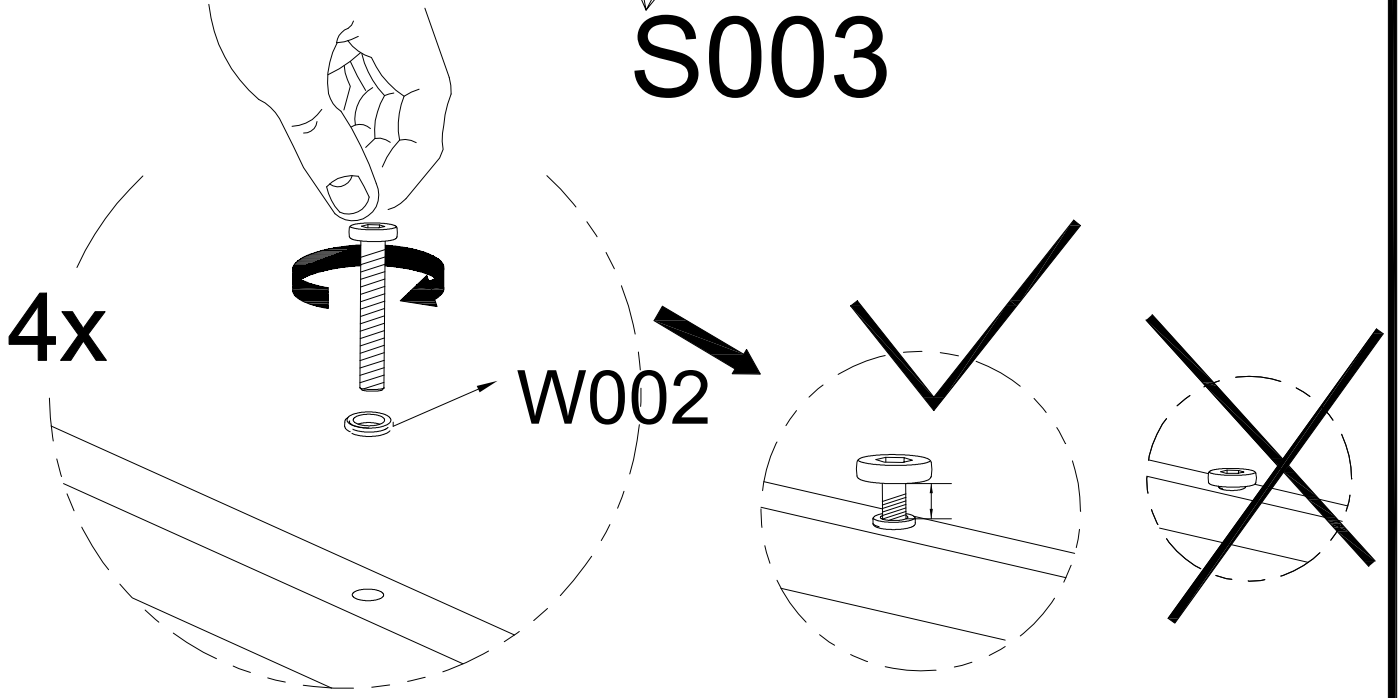

Item no.	Reference Image	Description	Qty
Z		Table Top	1
M		Side Panel	2
N		Front & Back Panel	2
P		Glass Top	1
S003		M6x35 Hex Socket Head Screw	12
W002		Flat Washer	12
T001		S4 Allen Key	1

STEP 1

S003

Do Not Tighten The Screws Completely!