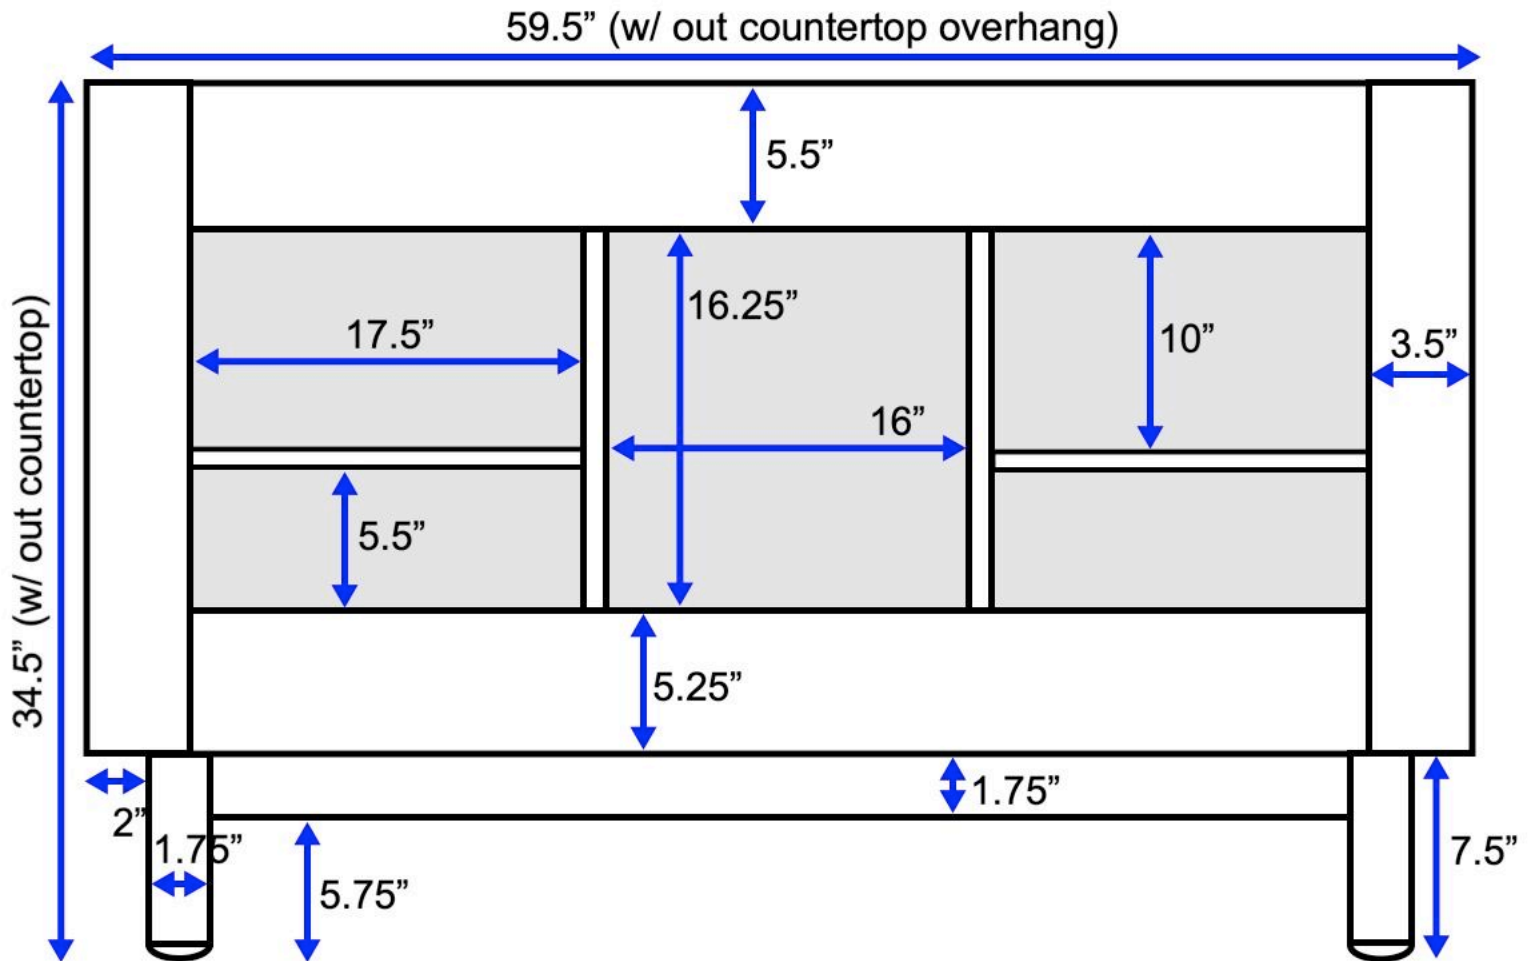

# Utopia 60-inch Double Bath Vanity (Back View)

All measurements are approximate and rounded to the nearest quarter-inch.  
Please allow for a slight margin of error.