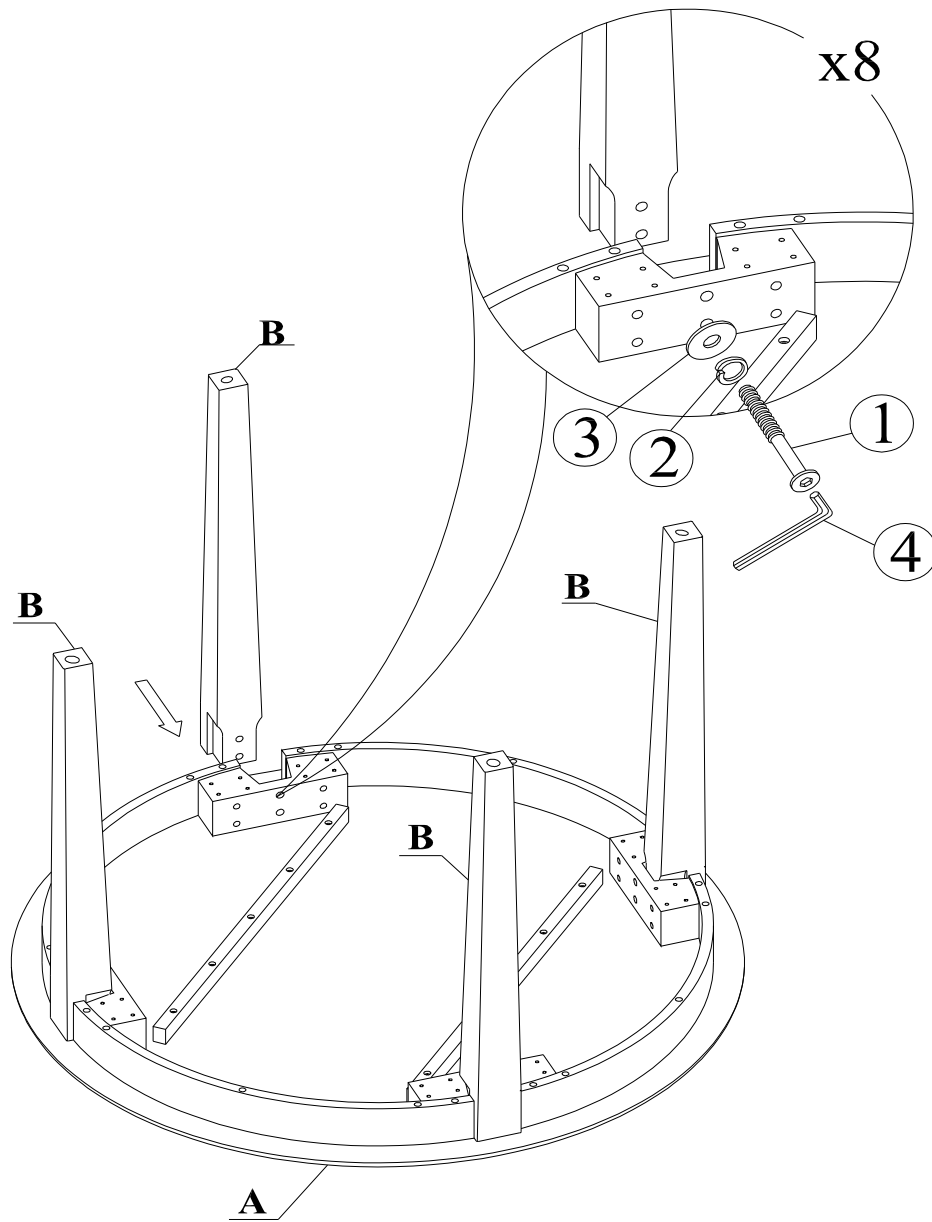

## HARDWARE LIST

When unpacking, please be careful not to discard any parts with the packaging. Before continuing, please make sure you have all of the following hardware:

NO	Description	Qty	Sketch	NO	Description	Qty	Sketch
1	Bolt (M8x70)	8		2	Lock washer (Φ8.5xΦ11mm)	8	
3	Flat Washer (Φ8.5xΦ19mm)	8		4	Allen key (M4mm)	1	

**BOSTON TABLE 42" ROUND WITH 4 TAPERED LEGS**

## STEP 1

Attach legs (B) to the top (A) with Bolts (1) and washers (2), (3). Tighten with the Allen Key (4).

BOSTON TABLE 42" ROUND WITH 4 TAPERED LEGS