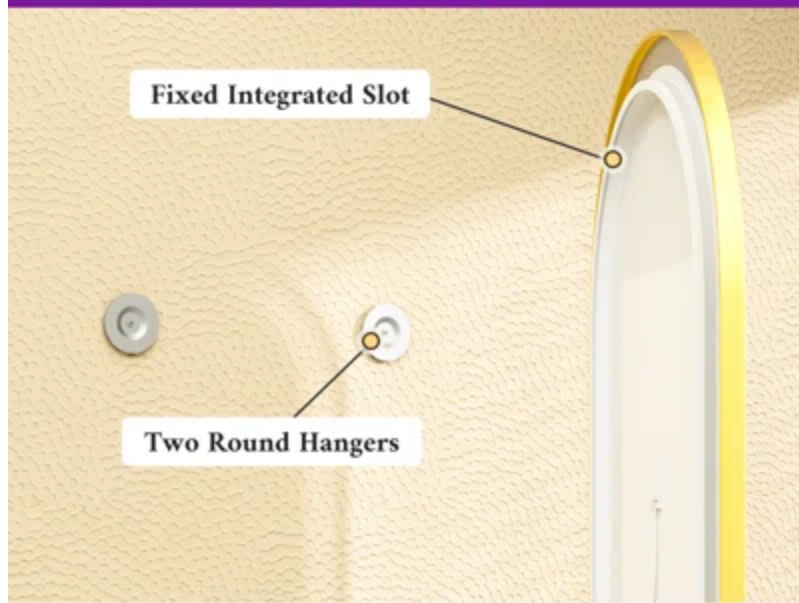

How to Install

Plug In (UL-listed) Or Wall Switch