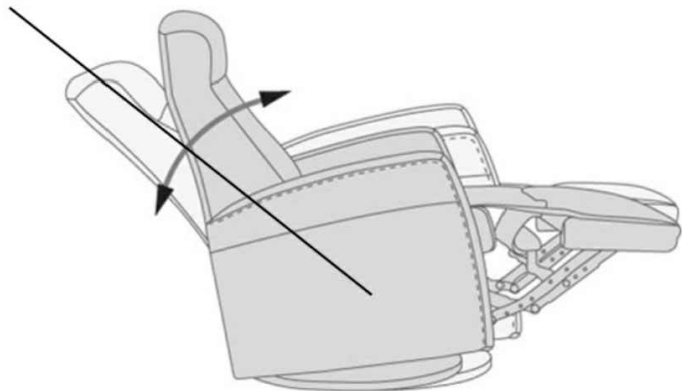

Reclined Max 145°

Distance from wall for full recline 6"

Minimum Doorframe
Width
26"

*Rotate Chair 90° to fit
through the door before
attaching backrest