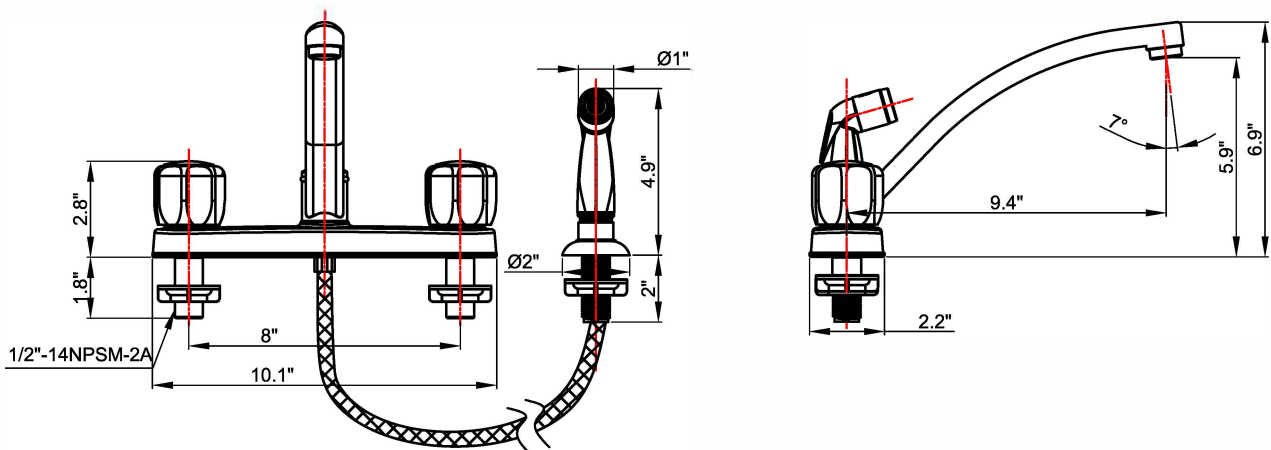

8" Two handles kitchen faucet with spray

UF203X series

Feature:

- Acrylic handle
- Four-hole installation options
- Drip-free 1/4 turn Ceramic cartridge
- Hybrid waterway
- With side spray

Codes/Standards Applicable:

Product Diagram