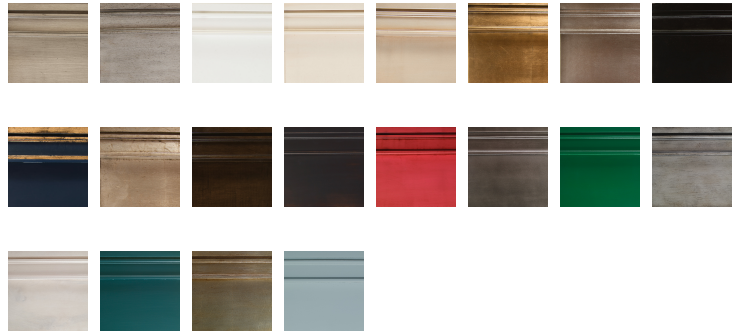

Devon Bistro Table - Shadow Grey

17598-600-030

Exterior	W: 42"	D: 42"	H: 30"
Interior	W: 0"	D: 0"	H: 0"
Volume	LBS: 132.30	CU.FT: 49"	

Inspired by an antique family heirloom, our Devon Bistro Table features an X shaped base supporting C shaped posts and a straight grain Oak top. Finished in shadow grey, but available in any of our custom finishes.

FINISHES

Alternate Images