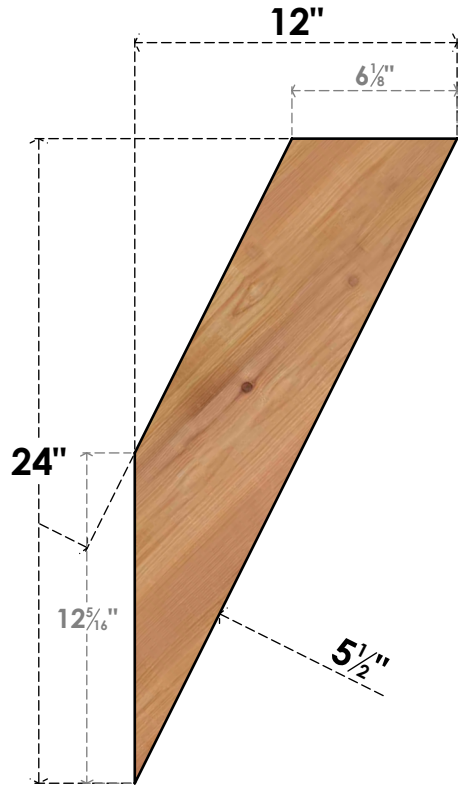

BRC06X12X24TRA00SWR

5 1/2"W X 12"D X 24"H TRADITIONAL SMOOTH BRACE, WESTERN RED CEDAR

SIDE

FRONT

EKENA MILLWORK
 2300 WEST MAIN ST.
 CLARKSVILLE, TX 75426
 TOLL FREE: 866-607-0453
 WWW.EKENAMILLWORK.COM

NOTES