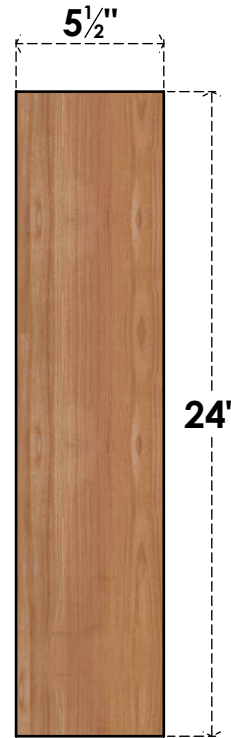

BRC06X12X24TRA00SWR

5 1/2"W X 12"D X 24"H TRADITIONAL SMOOTH BRACE, WESTERN RED CEDAR

SIDE

FRONT

EKENA MILLWORK
 2300 WEST MAIN ST.
 CLARKSVILLE, TX 75426
 TOLL FREE: 866-607-0453
 WWW.EKENAMILLWORK.COM

NOTES

1. INSTALLATION TO BE COMPLETED IN ACCORDANCE WITH MANUFACTURER'S SPECIFICATIONS.
2. DRAWING MAY NOT BE TO SCALE
3. THIS DRAWING IS INTENDED FOR DESIGN AND PLANNING PURPOSES ONLY.
4. ALL INFORMATION CONTAINED HEREIN WAS CURRENT AT THE TIME OF DEVELOPMENT BUT MUST BE REVIEWED AND APPROVED BY THE PRODUCT MANUFACTURER TO BE CONSIDERED ACCURATE.
5. PRODUCTS ARE NOT KILN DRIED. THIS ITEM IS UNIQUE AND WILL CONTAIN THE NATURAL VARIATIONS THAT THE WOOD SPECIES OFFERS. THIS MAY RESULT IN VARIATIONS UP TO 1/4"