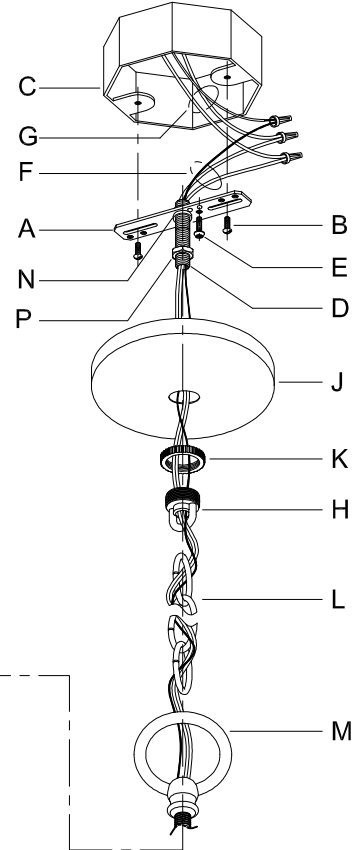

Assembly & Installation Instructions

CAUTION: Read instructions carefully and turn electricity off at main circuit breaker panel before beginning installation.

WARNING - If any Special Control Devices are used with this Fixture, Follow the Instructions Carefully to assure full compliance with N.E.C. requirements. If there are any questions, contact a Qualified Electrical Contractor.
WARNING - This product contains chemicals known to the State of California to cause cancer, birth defects and /or other reproductive harm. Thoroughly wash hands after installing, handling, cleaning, or otherwise touching this product.
CAUTION - All glass is fragile, use care when handling Glass component(s) and or Lamp(s).

CANOPY MOUNTING & WIRE CONNECTION ASSEMBLY STEPS:

1. D,E → A
2. B,A → C
3. N,P,H → D
4. P → H (TO LOCK) (À VERROUILLER) (APRETAR)
5. F → M
6. L → M
7. J,K → L
8. L → H
9. F → L,K,J,H,D
10. F → G
11. J,K → H
12. R,S → Q
13. U → V
14. V → Q
15. Q → M

ADJUST HEIGHT WITH "D"
 N → A (TO LOCK)
 RÉGLEZ LA HAUTEUR AVEC "D"
 N → A (À VERROUILLER)
 AJUSTA LA ALTURA CON "D"
 N → A (APRETAR)

B,C,F & T
 (NOT FURNISHED)
 (NON FOURNIE)
 (NO INCLUIDA)

Instructions d'Assemblage et Installation