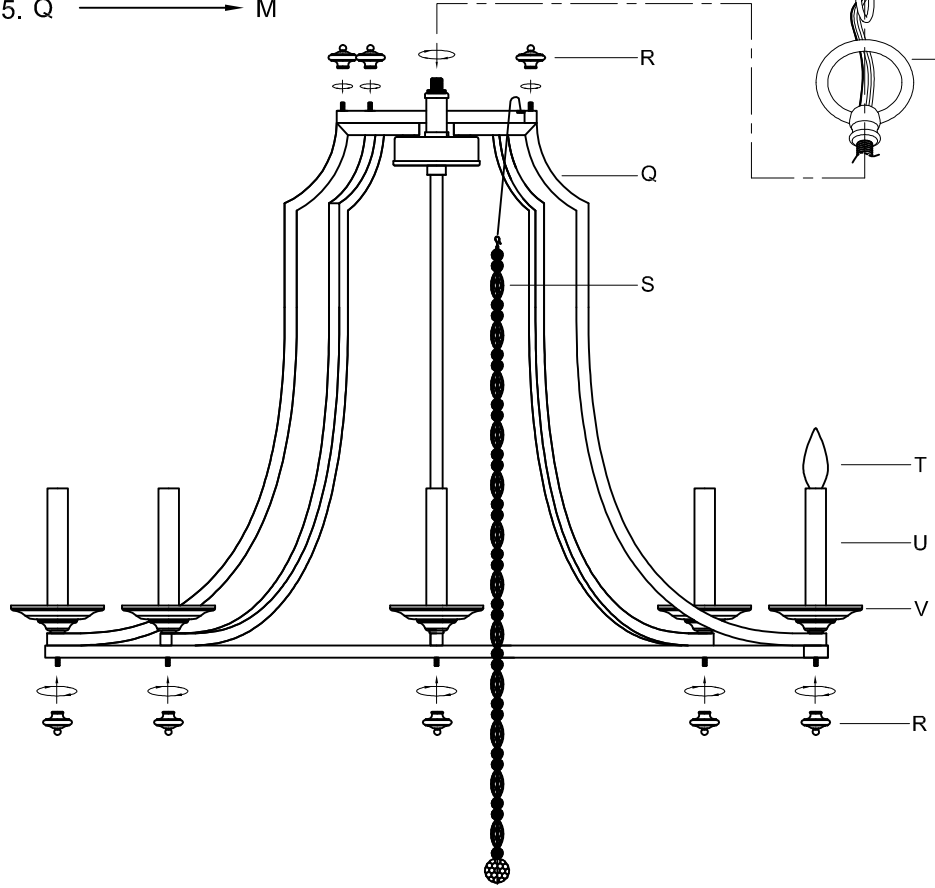

Assembly & Installation Instructions

CAUTION: Read instructions carefully and turn electricity off at main circuit breaker panel before beginning installation.

*****
WARNING - If any Special Control Devices are used with this Fixture, Follow the Instructions Carefully to assure full compliance with N.E.C. requirements. If there are any questions, contact a Qualified Electrical Contractor.
WARNING - This product contains chemicals known to the State of California to cause cancer, birth defects and /or other reproductive harm. Thoroughly wash hands after installing, handling, cleaning, or otherwise touching this product.
CAUTION - All glass is fragile, use care when handling Glass component(s) and or Lamp(s).
*****

CANOPY MOUNTING & WIRE CONNECTION ASSEMBLY STEPS:

1. D,E → A
2. B,A → C
3. N,P,H → D
4. P → H (TO LOCK) (À VERROUILLER) (APRETAR)
5. F → M
6. L → M
7. J,K → L
8. L → H
9. F → L,K,J,H,D
10. F → G
11. J,K → H
12. R,S → Q
13. U → V
14. V → Q
15. Q → M

ADJUST HEIGHT WITH "D"
N → A (TO LOCK)
RÉGLEZ LA HAUTEUR AVEC "D"
N → A (À VERROUILLER)
AJUSTA LA ALTURA CON "D"
N → A (APRETAR)

B,C,F & T
(NOT FURNISHED)
(NON FOURNIE)
(NO INCLUIDA)