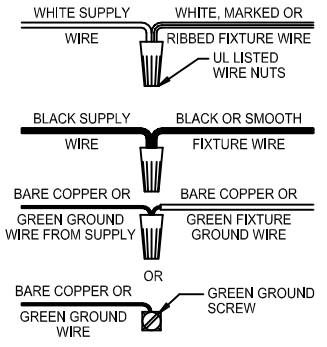

Assembly & Installation Instructions

CAUTION: Read instructions carefully and turn electricity off at main circuit breaker panel before beginning installation.

WARNING - If any Special Control Devices are used with this Fixture, Follow the Instructions Carefully to assure full compliance with N.E.C. requirements. If there are any questions, contact a Qualified Electrical Contractor.
WARNING - This product contains chemicals known to the State of California to cause cancer, birth defects and /or other reproductive harm. Thoroughly wash hands after installing, handling, cleaning, or otherwise touching this product.
CAUTION - All glass is fragile, use care when handling Glass component(s) and or Lamp(s).

CANOPY MOUNTING & WIRE CONNECTION ASSEMBLY STEPS:

1. D,E → A
2. B,A → C
3. N,P,H → D
4. P → H (TO LOCK) (À VERROUILLER) (APRETAR)
5. F → M
6. L → M
7. J,K → L
8. L → H
9. F → L,K,J,H,D
10. F → G
11. J,K → H
12. R,S → Q
13. U → V
14. V → Q
15. Q → M