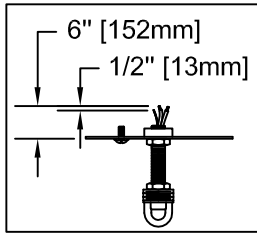

CANOPY MOUNTING & WIRE CONNECTION ASSEMBLY STEPS:

1. D,E → A
2. B,A → C
3. N,P,H → D
4. P → H (TO LOCK) (À VERROUILLER) (APRETAR)
5. F → M
6. L → M
7. J,K → L
8. L → H
9. F → L,K,J,H,D
10. F → G
11. J,K → H
12. R,S → Q
13. U → V
14. V → Q
15. Q → M