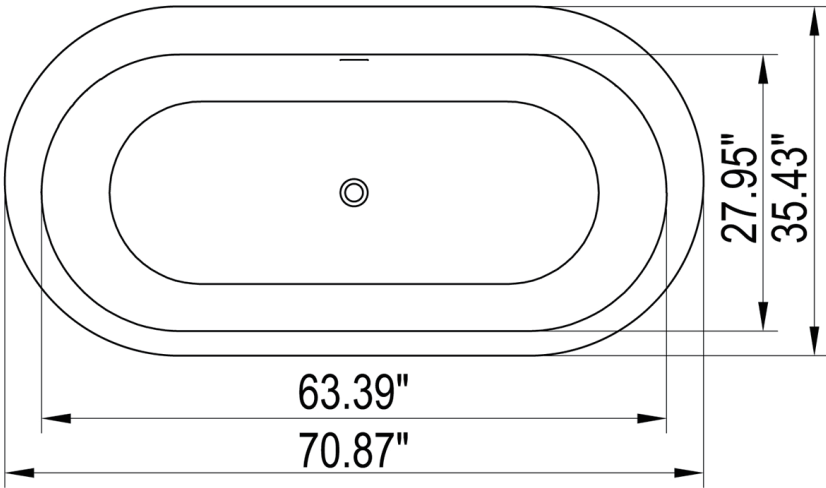

Dimension/Specification

Sku RX-S07-71