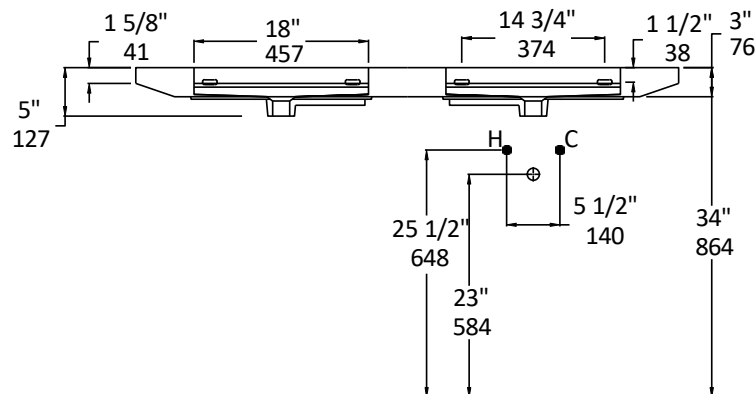

Specifications:

Installation:	Wall-mount or vanity-top
Exterior Dimensions:	56" w x 17 7/8" d x 5" h
Material:	Solid surface
Weight:	62 lbs
Overflow:	Yes
Finishes:	M - Matte white G - Gloss white
Faucet Holes:	00 - no holes 01 - one centered hole 02 - two holes - center and right, 4" spread 03 - three holes, 8" spread
Cutout Size:	12" x 8" (template available upon request)
Vanity Base Size:	47" x 9 1/2" (template available upon request)
Faucet Hole Size:	Ø 1 3/8"
Drain Hole Size:	Ø 1 3/4"

Features:

- Solid surface double-bowl sink with overflow
- Decorative drain cover
- Material is stain, scratch, chemical, and
- Unfinished bottom
- Finished back
- Bracket is not needed for wall-mount installation
- Vanity bases should allow for a 1/2" overhang on front and both sides to compensate for dimensional variations of the sink top

Codes + Standards:

- Meets and exceeds applicable national codes and standards

ADA compliant when installed to specific requirements of this regulation

Recommended Items:

- Furniture
 - LIB-W-56 - Wall-mounted under-counter vanity with polished chrome pulls on four flip-open doors (pulls installed upon request), and LED lights in open cubbies
- European drain with overflow
 - 7100-18OF - American drain