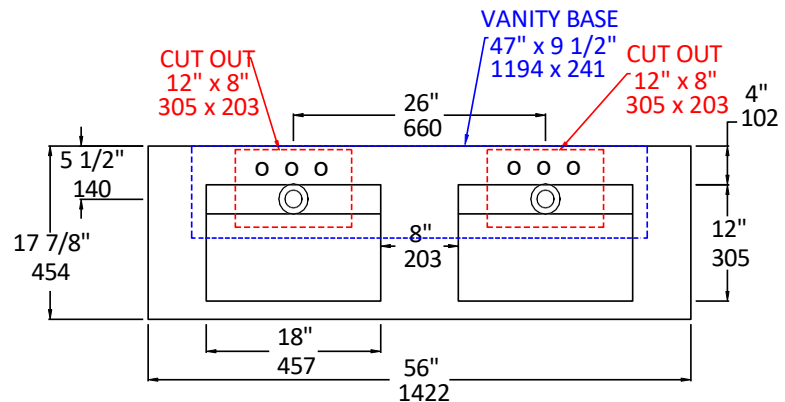

Specifications:

Installation:	Wall-mount or vanity-top
Exterior Dimensions:	56" w x 17 7/8" d x 5" h
Material:	Solid surface
Weight:	62 lbs
Overflow:	Yes
Finishes:	M - Matte white G - Gloss white
Faucet Holes:	00 - no holes 01 - one centered hole 02 - two holes - center and right, 4" spread 03 - three holes, 8" spread
Cutout Size:	12" x 8" (template available upon request)
Vanity Base Size:	47" x 9 1/2" (template available upon request)
Faucet Hole Size:	Ø 1 3/8"
Drain Hole Size:	Ø 1 3/4"

Features:

- Solid surface double-bowl sink with overflow
- Decorative drain cover
- Material is stain, scratch, chemical, and
- Unfinished bottom
- Finished back
- Bracket is not needed for wall-mount installation
- Vanity bases should allow for a 1/2" overhang on front and both sides to compensate for dimensional variations of the sink top

Codes + Standards:

- Meets and exceeds applicable national codes and standards

ADA compliant when installed to specific requirements of this regulation

Recommended Items:

- Furniture
 - LIB-W-56 - Wall-mounted under-counter vanity with polished chrome pulls on four flip-open doors (pulls installed upon request), and LED lights in open cubbies
- European drain with overflow
 - 7100-18OF - American drain