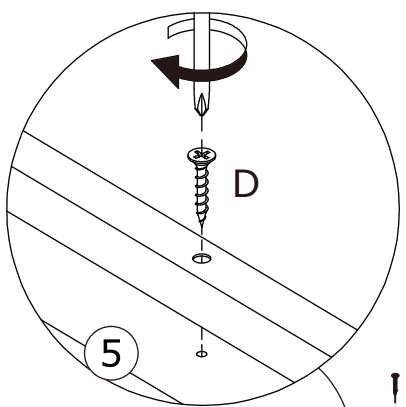

Installation Assembly

PARTS LIST

HARDWEAR LIST

											
A	56pcs	B	56pcs	C	16pcs	D	4X30mm	E	3X12mm	F	1pc
											
G	6X35mm	H	4X14mm	J	2pcs	K	2pcs	L	24pcs	CL	9pcs
											
DL	9pcs	DR	9pcs	CR	9pcs						

STEP 8

STEP 9

STEP 10

STEP 11

STEP 12

STEP 13

STEP 14

STEP 15