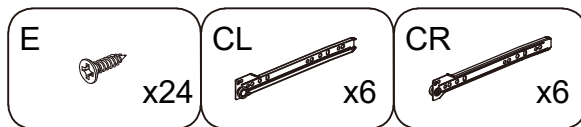

INSTALLATIONS

STEP 1

STEP 2