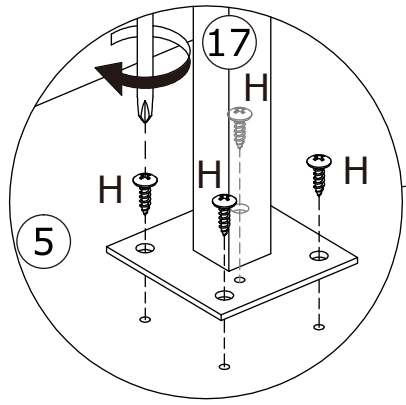

Installation Assembly

PARTS LIST

HARDWEAR LIST

											
A	56pcs	B	56pcs	C	16pcs	D	4X30mm	E	3X12mm	F	1pc
											
G	6X35mm	H	4X14mm	J	2pcs	K	2pcs	L	24pcs	CL	9pcs
											
DL	9pcs	DR	9pcs	CR	9pcs						

STEP 8

STEP 9

STEP 10

STEP 11

STEP 12

STEP 13

STEP 14

STEP 15