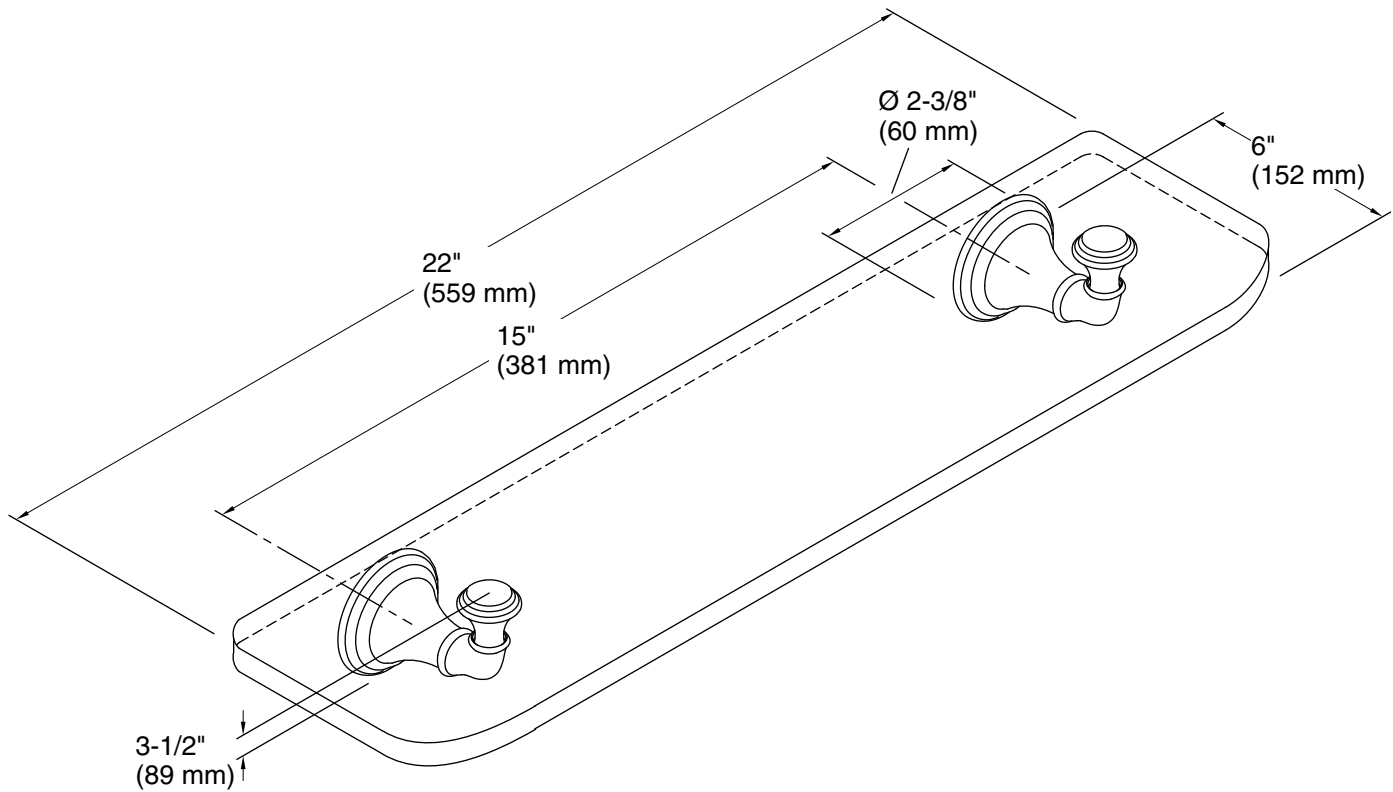

Technical Information

All product dimensions are nominal.

Material: Metal, Glass

Notes

Install this product according to the installation guide.