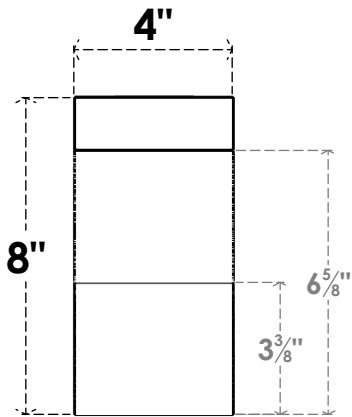

ITEM NUMBER: RFTURO040X08000X28000X008GAR00RCPR

4"W X 8"H X 28"L TIMBERTHANE ROUGH CEDAR GARNER FAUX WOOD OPEN RAFTER TAIL, 8"L END, PRIMED TAN

ISOMETRIC

GENERATED DATE : 03/02/2023

EKENA MILLWORK
2300 WEST MAIN ST.
CLARKSVILLE, TX 75426
TOLL FREE: 866-607-0453
WWW.EKENAMILLWORK.COM

NOTES

1. INSTALLATION TO BE COMPLETED IN ACCORDANCE WITH MANUFACTURER'S SPECIFICATIONS.
2. DRAWING MAY NOT BE TO SCALE
3. THIS DRAWING IS INTENDED FOR DESIGN AND PLANNING PURPOSES ONLY.
4. ALL INFORMATION CONTAINED HEREIN WAS CURRENT AT THE TIME OF DEVELOPMENT BUT MUST BE REVIEWED AND APPROVED BY THE PRODUCT MANUFACTURER TO BE CONSIDERED ACCURATE.
5. TIMBERTHANE ARCHITECTURAL PRODUCTS ARE MADE FROM HIGH DENSITY URETHANE AND COME FACTORY PRIMED