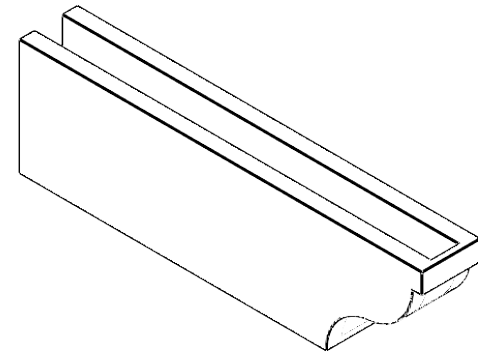

ITEM NUMBER: RFTURO040X08000X28000X008GAR00RCPR

4"W X 8"H X 28"L TIMBERTHANE ROUGH CEDAR GARNER FAUX WOOD OPEN RAFTER TAIL, 8"L END, PRIMED TAN

ISOMETRIC

GENERATED DATE : 03/02/2023

EKENA MILLWORK
2300 WEST MAIN ST.
CLARKSVILLE, TX 75426
TOLL FREE: 866-607-0453
WWW.EKENAMILLWORK.COM

NOTES

1. INSTALLATION TO BE COMPLETED IN ACCORDANCE WITH MANUFACTURER'S SPECIFICATIONS.
2. DRAWING MAY NOT BE TO SCALE
3. THIS DRAWING IS INTENDED FOR DESIGN AND PLANNING PURPOSES ONLY.
4. ALL INFORMATION CONTAINED HEREIN WAS CURRENT AT THE TIME OF DEVELOPMENT BUT MUST BE REVIEWED AND APPROVED BY THE PRODUCT MANUFACTURER TO BE CONSIDERED ACCURATE.
5. TIMBERTHANE ARCHITECTURAL PRODUCTS ARE MADE FROM HIGH DENSITY URETHANE AND COME FACTORY PRIMED