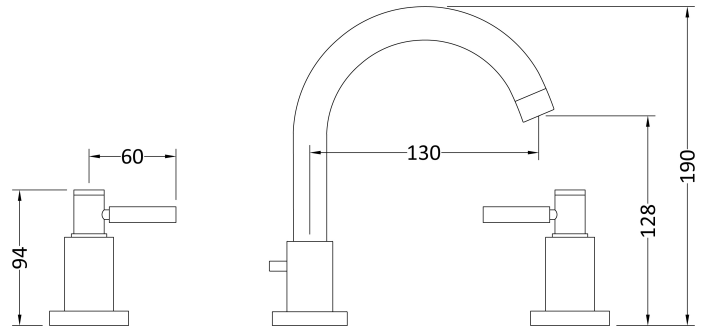

CUSTOMER DATA SHEET - BRASSWARE

SALES CODE: TEL337

DESCRIPTION: Tec Lever 3 T/H Basin Mixer Puw

PRODUCT DIMENSIONS

Height (mm)	Width (mm)	Depth (mm)	Length (mm)	Nett Wgt Kg
190	235	170		3.23

PACKAGING DIMENSIONS

Height (mm)	Width (mm)	Depth (mm)	Gross Wgt Kg
85	175	390	3.23

PACKAGING DATA

Box Colour	White Cardboard Box		
Box Qty	1	Label Colour	White Label
Label Size	100 x 50	Label Qty	2

OUTER BOX DIMENSIONS (If Applicable)

Height (mm)	Width (mm)	Depth (mm)	Length (mm)	Gross Wgt Kg
350	400	370		19
Barcode	5055146192060			

PRODUCT DETAILS

Country of Origin	
Fitting Instruction	Yes
Product Material	Brass
Control Type	Manual
Waste Included	Waste Not Included
WRAS Approval	No Approval No. N/A
Operating Pressure (bar)	0.1
Valve/Cartridge Type	1/4 Turn Ceramic Disc

Colour/Finish	Chrome
Mount Type	Deck
Waste Type	Not Applicable
Flow Rates (L/min)	0.1 4 0.5 1 22 2 28 3 32
Pipe Size	15 mm (1/2" Bsp)
Pipe Centres	N/A