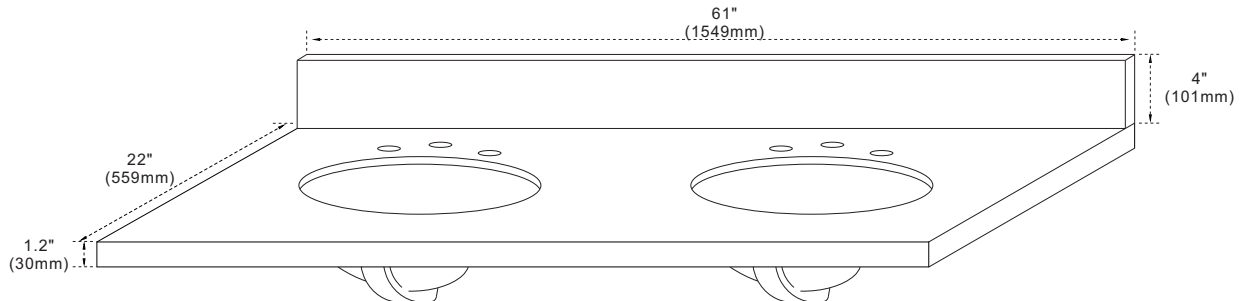

BELLATERRA HOME

Model: 430001-61D Countertop

Features

1. Double 18" oval undermount sink cutout;
2. 8" wide spread faucet holes;
3. 4" height backsplash (sold separately);
4. Thickness laminated to 1.2";