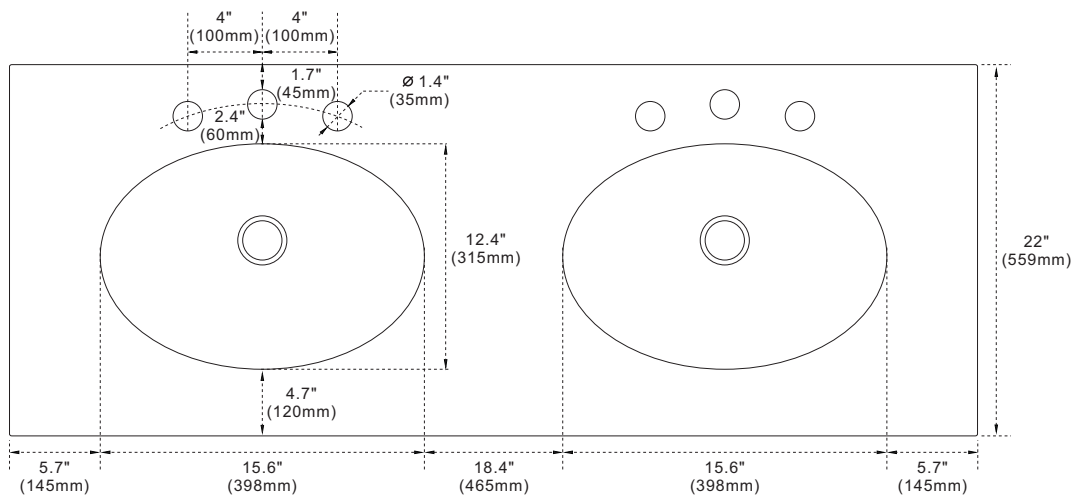

BELLATERRA HOME

Model: 430001-61D Countertop

Features

1. Double 18" oval undermount sink cutout;
2. 8" wide spread faucet holes;
3. 4" height backsplash (sold separately);
4. Thickness laminated to 1.2";

Colors / Finishes

- WM - Natural White Carrara marble;
- BG - Natural Black Galaxy Granite;
- GY - Natural Grey Granite;
- WE - White Engineer Stone;

Top view

Side view

NOTE: SINK STYLE, SHAPE, FAUCET HOLES, CUTOUT ON TOP, VANITY MAY VARY FROM THE PICTURE ABOVE. INSTRUCTIONAL PURPOSE ONLY.

Professional installation is recommended.
www.bellaterra-home.com

Bellaterra Home LLC, All Rights Reserved 2017