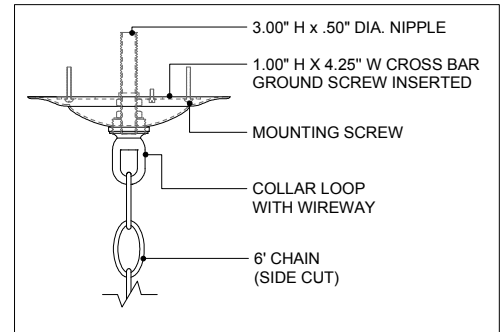

TOP VIEW

CANOPY DETAIL

FRONT VIEW

9000-0464

ALL WORK © 2019 CURREY & COMPANY