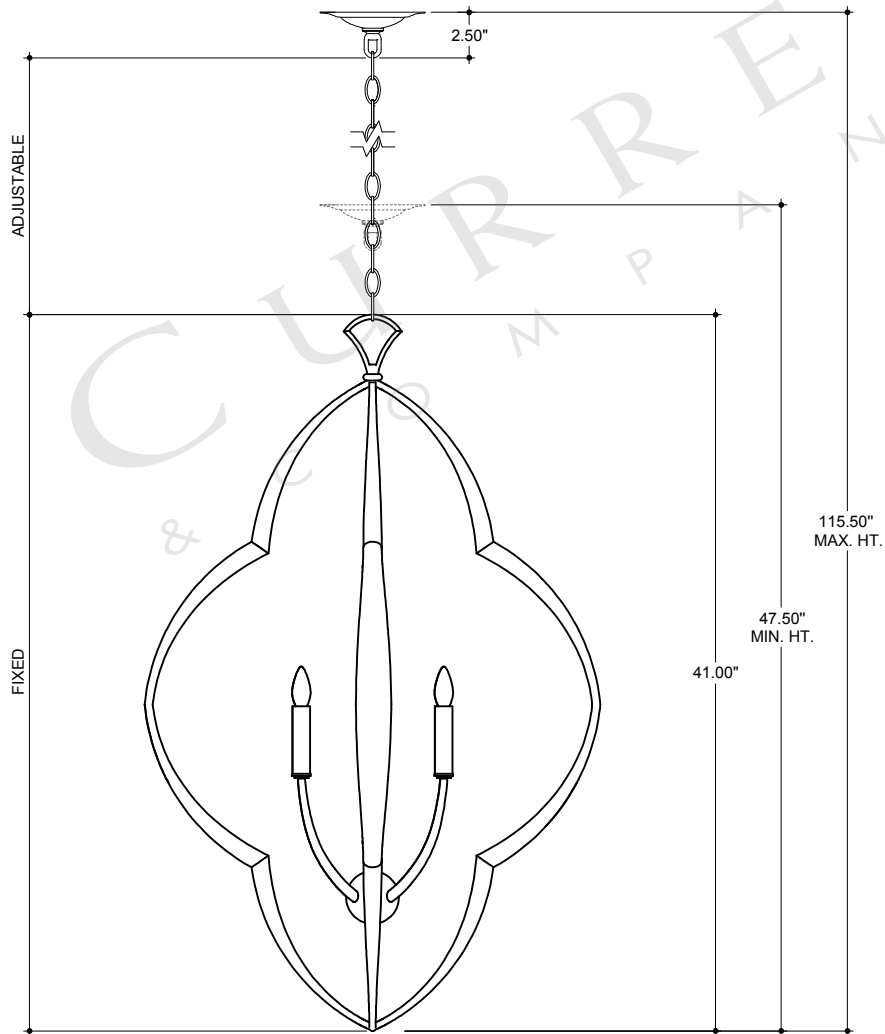

TOP VIEW

CANOPY DETAIL

FRONT VIEW

9000-0464

ALL WORK © 2019 CURREY & COMPANY