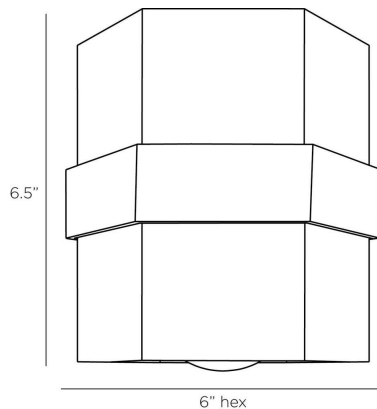

## BRISTOL FLUSH MOUNT

DFC10  
H: 6.5 IN, W: 6 IN, D: 6 IN,  
Antique Brass

A hexagonal form of iron plated in antique brass draws from the pleasing lines of classical architectural columns. For visual interest, this flush mount is encircled with a lightly textured band of English bronze finished iron to emphasize its shape. Damp-rated, although limited covered outdoor conditions may affect finish. Finish will vary.

### SHIPPING

Product Weight	3.3 lbs
Gross Weight 1	8 lbs
Shipping Box 1	H: 22 IN, L: 20 IN, W: 8.7 IN