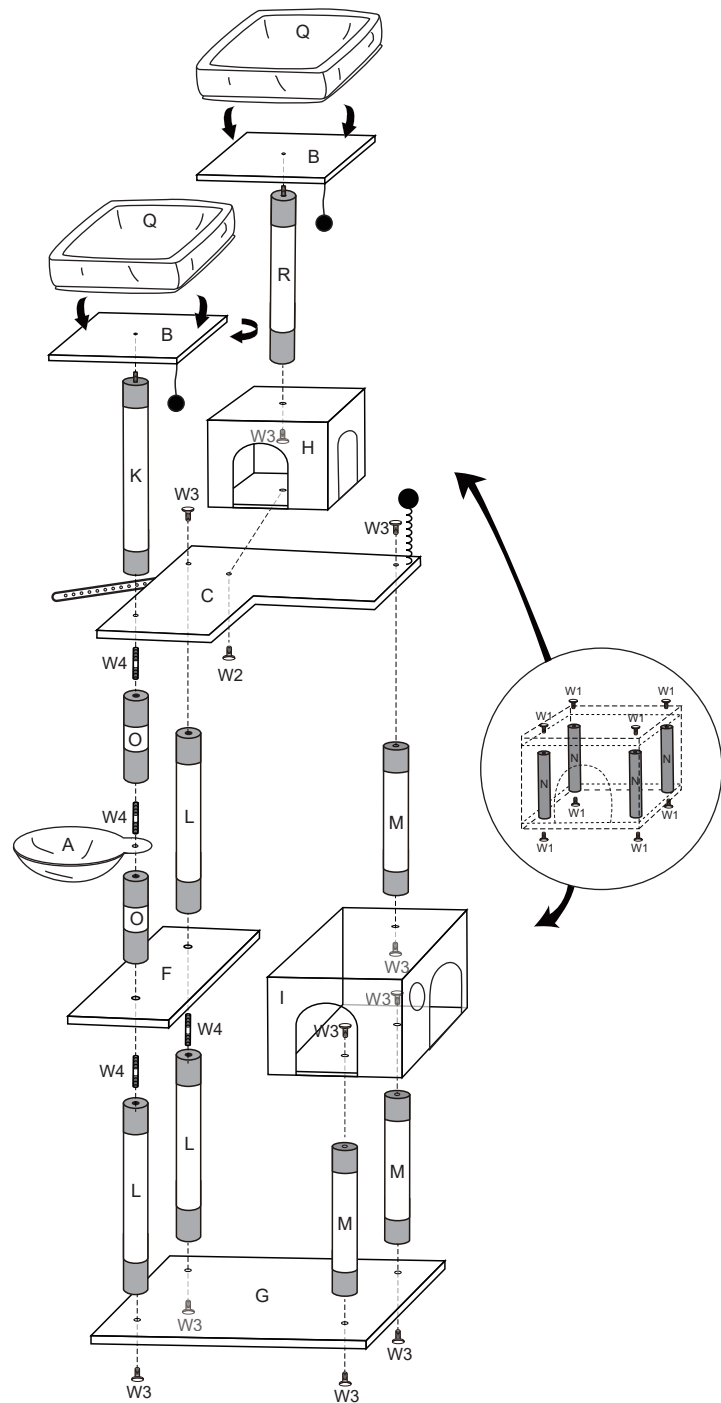

# AMT0042

W5-(1pc)

W1-30X6mm(16pcs)

W3-40X10mm(10pcs)

W5-(4pcs)

A-320X400mm(1pc)

B-300X300mm(2pcs)

C-480X480mm(1pc)

D-400X160mm(1pc)

E-440X160mm(1pc)

F-480X250mm(1pc)

G-480X480mm(1pc)

H-310X310mm(1pc)

N1(1pc) N2(1pc) N3(1pc)

W2-25X10mm(1pc)

W4-83X10mm(4pcs)

W6-16X6mm(8pcs)

I-480X300mm(1pc)

J-180X50mm(1pc)

K-480X70mm(1pc)

L-480X70mm(3pcs)

M-340X70mm(3pcs)

N-265X30mm(8pcs)

O-240X70mm(2pcs)

Q-300X300mm(2pcs)

R-400X70mm(1pc)

S-(2pcs+1)

Replaceable Dangle Toy

- We are committed to delivering customer-driven products that live up to your high standards.
- We encourage you to write a review sharing your experiences with the product.
- For further service:
  - Email us for further assistance: [pawzroad@gmail.com](mailto:pawzroad@gmail.com)