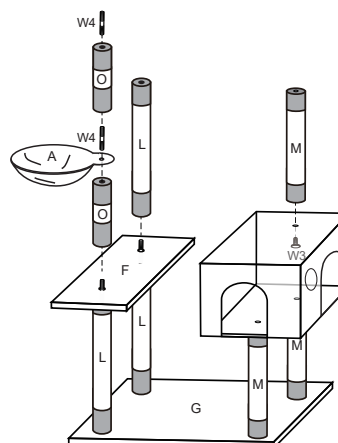

D-400X160mm(1pc)

E-440X160mm(1pc)

F-480X250mm(1pc)

G-480X480mm(1pc)

H-310X310mm(1pc)

N1(1pc) N2(1pc) N3(1pc)

W2-25X10mm(1pc)

W4-83X10mm(4pcs)

W6-16X6mm(8pcs)

I-480X300mm(1pc)

J-180X50mm(1pc)

K-480X70mm(1pc)

L-480X70mm(3pcs)

M-340X70mm(3pcs)

N-265X30mm(8pcs)

O-240X70mm(2pcs)

Q-300X300mm(2pcs)

R-400X70mm(1pc)

S-(2pcs+1)

Replaceable Dangle Toy

- We are committed to delivering customer-driven products that live up to your high standards.
- We encourage you to write a review sharing your experiences with the product.
- For further service:
  - Email us for further assistance: [pawzroad@gmail.com](mailto:pawzroad@gmail.com)

# AMT0042

1

2

3

4

5

6