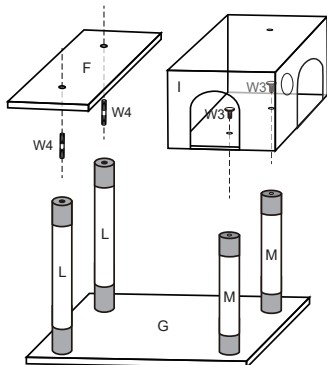

D-400X160mm(1pc)

E-440X160mm(1pc)

F-480X250mm(1pc)

G-480X480mm(1pc)

H-310X310mm(1pc)

N1(1pc) N2(1pc) N3(1pc)

W2-25X10mm(1pc)

W4-83X10mm(4pcs)

W6-16X6mm(8pcs)

I-480X300mm(1pc)

J-180X50mm(1pc)

K-480X70mm(1pc)

L-480X70mm(3pcs)

M-340X70mm(3pcs)

N-265X30mm(8pcs)

O-240X70mm(2pcs)

Q-300X300mm(2pcs)

R-400X70mm(1pc)

S-(2pcs+1)

Replaceable Dangle Toy

- We are committed to delivering customer-driven products that live up to your high standards.
- We encourage you to write a review sharing your experiences with the product.
- For further service:
  - Email us for further assistance: [pawzroad@gmail.com](mailto:pawzroad@gmail.com)

# AMT0042

1

2

3

4

5

6