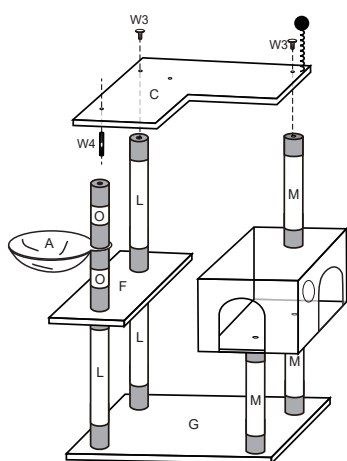

D-400X160mm(1pc)

E-440X160mm(1pc)

F-480X250mm(1pc)

G-480X480mm(1pc)

H-310X310mm(1pc)

N1(1pc) N2(1pc) N3(1pc)

W2-25X10mm(1pc)

W4-83X10mm(4pcs)

W6-16X6mm(8pcs)

I-480X300mm(1pc)

J-180X50mm(1pc)

K-480X70mm(1pc)

L-480X70mm(3pcs)

M-340X70mm(3pcs)

N-265X30mm(8pcs)

O-240X70mm(2pcs)

Q-300X300mm(2pcs)

R-400X70mm(1pc)

S-(2pcs+1)

Replaceable Dangle Toy

- We are committed to delivering customer-driven products that live up to your high standards.
- We encourage you to write a review sharing your experiences with the product.
- For further service:
  - Email us for further assistance: [pawzroad@gmail.com](mailto:pawzroad@gmail.com)

# AMT0042

1

2

3

4

5

6