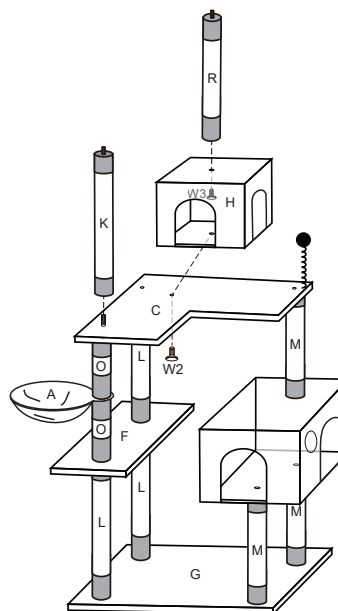

D-400X160mm(1pc)

E-440X160mm(1pc)

F-480X250mm(1pc)

G-480X480mm(1pc)

H-310X310mm(1pc)

N1(1pc) N2(1pc) N3(1pc)

W2-25X10mm(1pc)

W4-83X10mm(4pcs)

W6-16X6mm(8pcs)

I-480X300mm(1pc)

J-180X50mm(1pc)

K-480X70mm(1pc)

L-480X70mm(3pcs)

M-340X70mm(3pcs)

N-265X30mm(8pcs)

O-240X70mm(2pcs)

Q-300X300mm(2pcs)

R-400X70mm(1pc)

S-(2pcs+1)

Replaceable Dangle Toy

- We are committed to delivering customer-driven products that live up to your high standards.
- We encourage you to write a review sharing your experiences with the product.
- For further service:
  - Email us for further assistance: [pawzroad@gmail.com](mailto:pawzroad@gmail.com)

# AMT0042

1

2

3

4

5

6