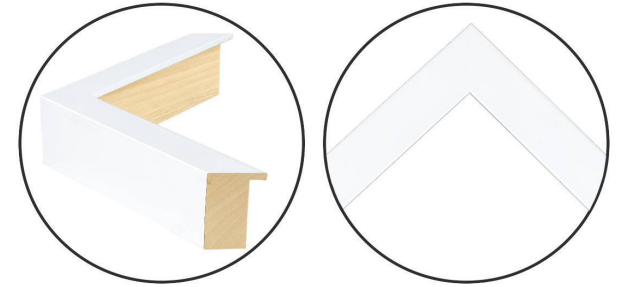

WENDOVER ART GROUP

ITEM NUMBER : **WMS0307**

TITLE : **Washed Layers 3**

OUTWARD DIMENSION (W X H) : **34.5" x 34.5"**

FRAME (WIDTH X DEPTH) : **MC2329 | 1" x 2.13"**

FRAME FINISH : **Standard Frame**

Matte White

DESCRIPTION :

**Giclee on Watercolor Paper, Cut and Layered with a
Floated Top Mat, Hang Both Ways, Framed in Shadowbox**