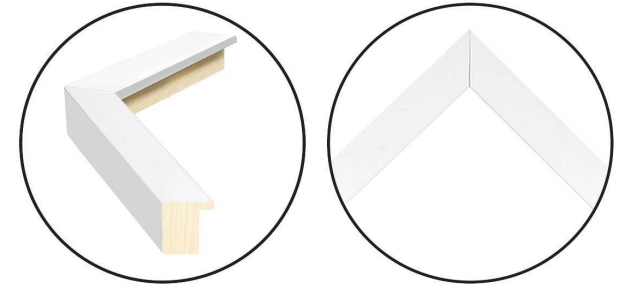

WENDOVER ART GROUP

ITEM NUMBER : **WLA2155**

TITLE : **Contemporary Gallery -
Habitat**

OUTWARD DIMENSION (W X H) : **25" x 20"**

FRAME (WIDTH X DEPTH) : **MC2322 | 0.75" x 1.25"**

FRAME FINISH : **Standard Frame
Matte White**

DESCRIPTION :

Giclee on Matte Paper, Straight Cut and Floated on Mat