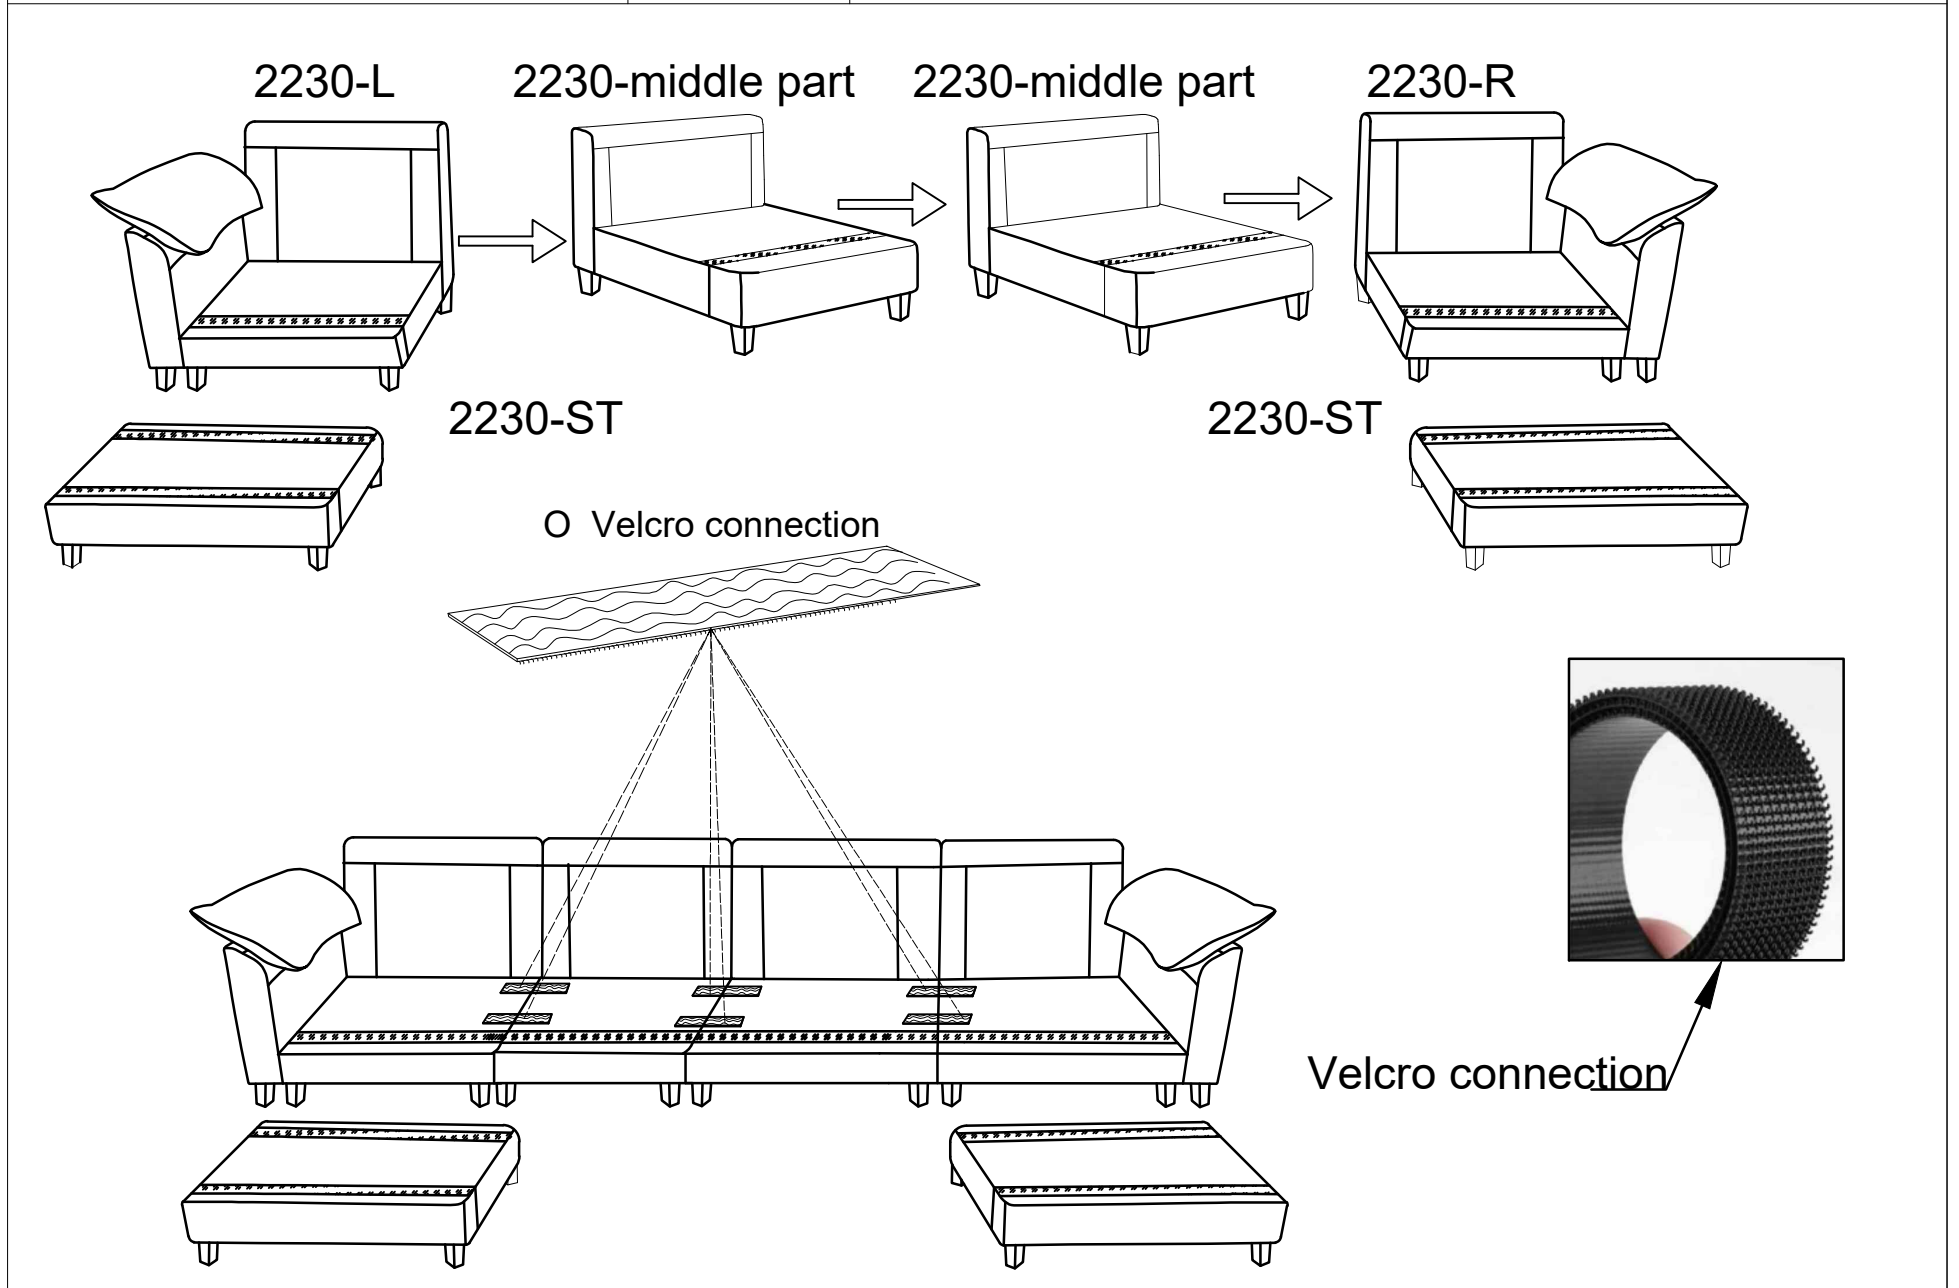

M x1

SIDE ACCESSORY KIT

N

x4

x4

ASSEMBLY INSTRUCTION

Step1: Assemble the feet clockwise

Step2:

2230 PARTS	Quantity	2230 SECTIONAL SOFA
 2230-L	X1	
 2230-Middle Seat	X2	
 2230-R	X1	
 2230- Ottoman	X2	
Velcro connection 	X6	

Tap the backrest and place it in the sunlight to fluff it up quickly, it takes about 10 minutes for the backrest to fluff up.
 Pay attention: Because of the compressed packaging, there may be some creases on the cover. Please do not worry, pat it several times and wait for moments, the crease will be more natural and will not affect the use.