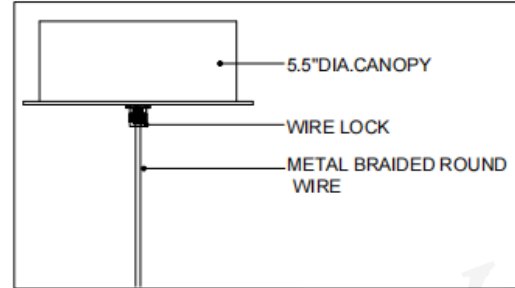

ITEM: 9000-1395

Overall Dimensions

Height: 10.5"

Diameter: 5.5"

TOP VIEW

CANOPY DETAIL

FRONT VIEW