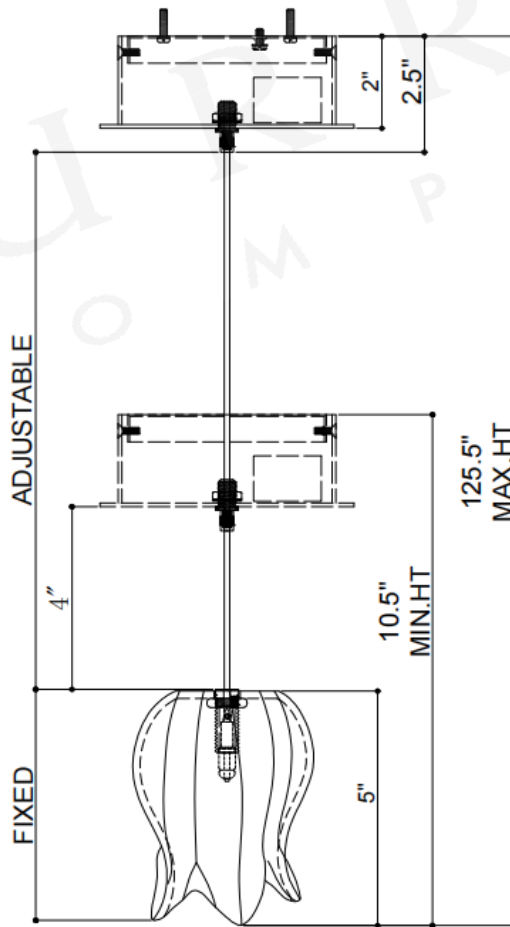

ITEM: 9000-1395

Overall Dimensions

Height: 10.5"

Diameter: 5.5"

TOP VIEW

CANOPY DETAIL

FRONT VIEW