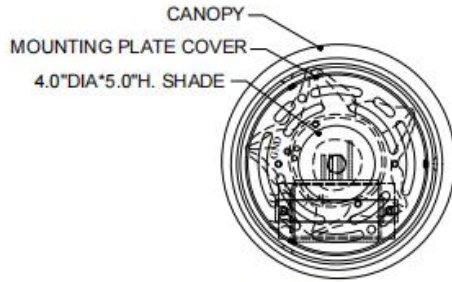

ITEM: 9000-1395

Overall Dimensions

Height: 10.5"

Diameter: 5.5"

TOP VIEW

CANOPY DETAIL

FRONT VIEW