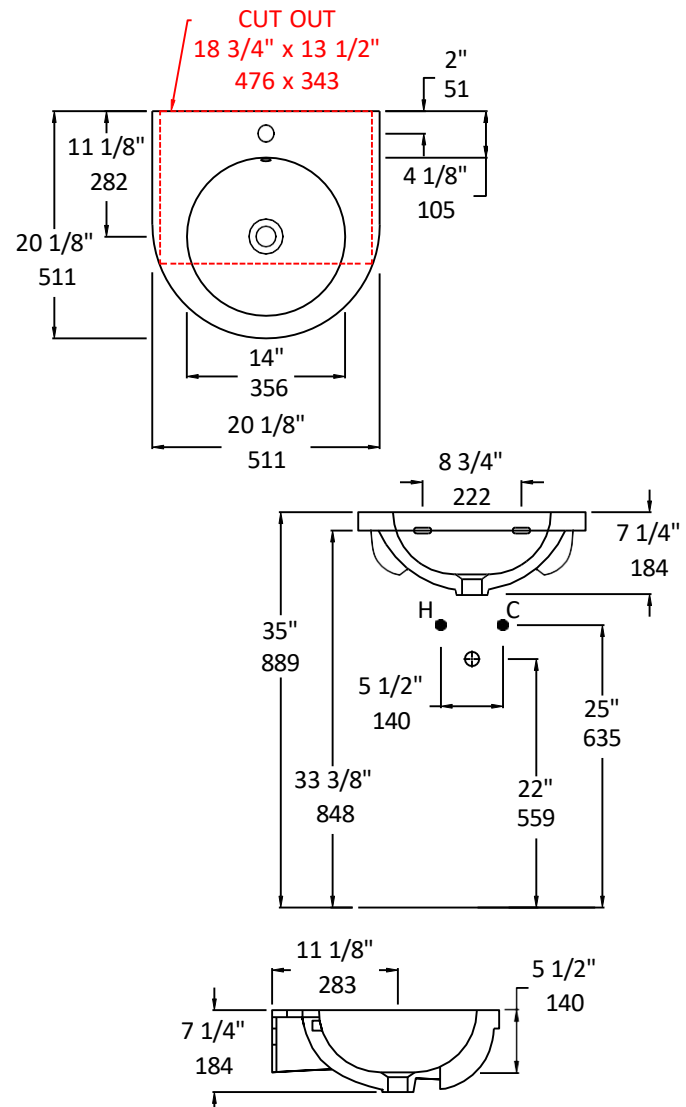

Specifications:

Installation:	Semi-recessed
Exterior Dimensions:	20 1/8" w x 20 1/8" d x 7 1/4" h
Material:	Porcelain
Weight:	27 lbs
Overflow:	Yes
Finishes:	001 - White
Faucet Holes:	01 - one centered hole
Cutout Size:	18 3/4" x 13 1/2" (template available upon request)
Faucet Hole Size:	Ø 1 3/8"
Drain Hole Size:	Ø 1 3/4"

- Drain with overflow
 - 7100-17

LACAVA reserves the right to revise any dimension or information on this sheet without notice. Dimensions are nominal and may vary within an industry accepted tolerance of 1/4". Drawings provided herein are meant to give the user an idea of the product and are not made to scale.