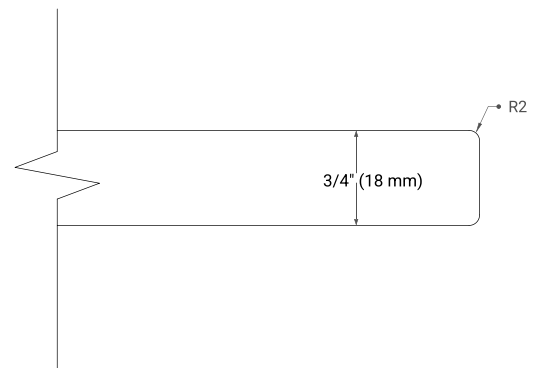

43" RIGHT RECTANGLE SINK COUNTERTOP WITH 0.75 IN. THICKNESS

OVERALL DIMENSIONS

43" W x 22" D x 0.75" H

COUNTERTOP OPTIONS

Carrara Marble

FEATURES

- Solid countertop with mitered edges & seams
- Undermount white rectangular sink
- Pre-drilled for 8" widespread faucet

INCLUDED

- Countertop
- Matching Backsplash
- Rectangle Sink

COUNTERTOP PLAN VIEW

EDGE SIDE VIEW

THREE DIMENSIONAL COUNTERTOP VIEW