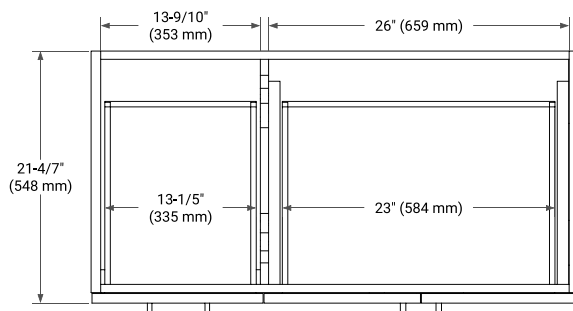

42" RIGHT OFFSET CABINET

BASE CABINET DIMENSIONS

42" W x 21.6" D x 34.5" H

FEATURES

- Solid wood frame & plywood panels
- Dovetail drawers and joints
- Soft closing doors & drawers

HARDWARE FINISHES*

Brushed Nickel Satin Brass Matte Black Polished Chrome

43" RIGHT RECTANGLE SINK COUNTERTOP WITH 0.75 IN. THICKNESS

OVERALL DIMENSIONS

43" W x 22" D x 0.75" H

COUNTERTOP OPTIONS

Carrara Marble

FEATURES

- Solid countertop with mitered edges & seams
- Undermount white rectangular sink
- Pre-drilled for 8" widespread faucet

INCLUDED

- Countertop
- Matching Backsplash
- Rectangle Sink

COUNTERTOP PLAN VIEW

EDGE SIDE VIEW

THREE DIMENSIONAL COUNTERTOP VIEW