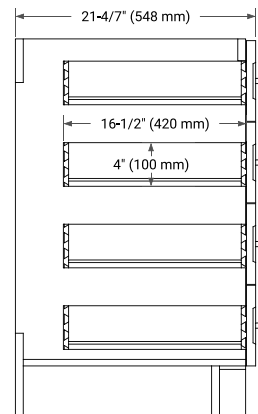

42" RIGHT OFFSET CABINET

BASE CABINET DIMENSIONS

42" W x 21.6" D x 34.5" H

FEATURES

- Solid wood frame & plywood panels
- Dovetail drawers and joints
- Soft closing doors & drawers

HARDWARE FINISHES*

Brushed Nickel Satin Brass Matte Black Polished Chrome

43" RIGHT RECTANGLE SINK COUNTERTOP WITH 0.75 IN. THICKNESS

OVERALL DIMENSIONS

43" W x 22" D x 0.75" H

COUNTERTOP OPTIONS

Carrara Marble

FEATURES

- Solid countertop with mitered edges & seams
- Undermount white rectangular sink
- Pre-drilled for 8" widespread faucet

INCLUDED

- Countertop
- Matching Backsplash
- Rectangle Sink

COUNTERTOP PLAN VIEW

EDGE SIDE VIEW

THREE DIMENSIONAL COUNTERTOP VIEW