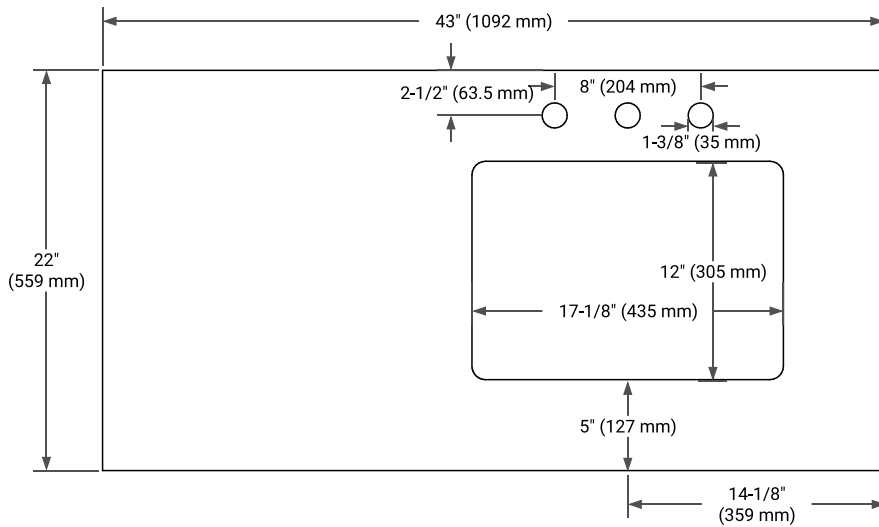

42" RIGHT OFFSET CABINET

BASE CABINET DIMENSIONS

42" W x 21.6" D x 34.5" H

FEATURES

- Solid wood frame & plywood panels
- Dovetail drawers and joints
- Soft closing doors & drawers

HARDWARE FINISHES*

Brushed Nickel Satin Brass Matte Black Polished Chrome

43" RIGHT RECTANGLE SINK COUNTERTOP WITH 0.75 IN. THICKNESS

OVERALL DIMENSIONS

43" W x 22" D x 0.75" H

COUNTERTOP OPTIONS

Carrara Marble

FEATURES

- Solid countertop with mitered edges & seams
- Undermount white rectangular sink
- Pre-drilled for 8" widespread faucet

INCLUDED

- Countertop
- Matching Backsplash
- Rectangle Sink

COUNTERTOP PLAN VIEW

EDGE SIDE VIEW

THREE DIMENSIONAL COUNTERTOP VIEW