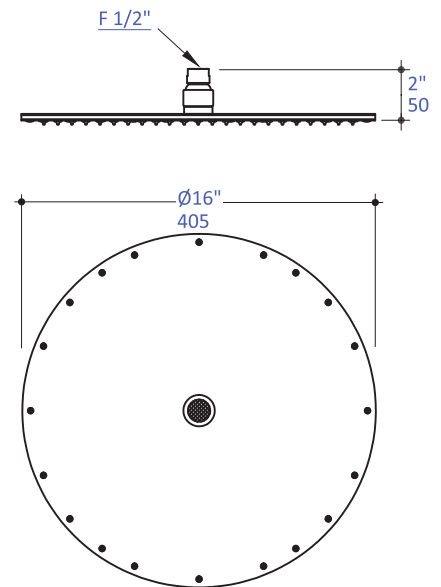

Features:

- Tilting round rain shower head
- Brass construction with 330 rubber nozzles
- Ceiling-mount installation only
- Arm and flange sold separately
- Outfitted with a 1.75GPM flow regulator, with backflow prevention

Finish Options:

- CR - Polished Chrome

Codes + Standards:

- Meets and exceeds applicable national codes
- Meets Cal-green requirement
- Complies with CEC standard

Recommended Accessories:

- Item #0169: Ceiling-mount round shower arm with flange
- Item #15PB1.L.R: Built-in single-lever mixer with lever handle and escutcheon

LACAVA reserves the right to revise any dimension or information on this sheet without notice. Dimensions are nominal and may vary within an industry accepted tolerance of 1/4". Drawings provided herein are meant to give the user an idea of the product and are not made to scale. Location of plumbing is meant for reference, your specific application may vary.
Revised: 6/08/2020