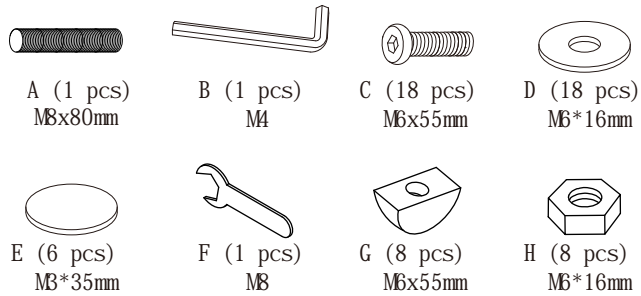

# Assembly Instructions

## AREN-79 DINING TABLE

PLEASE NOTE: Check that you have received all components and hardware before assembling. If you are missing any parts, contact your retailer.

During assembly, hand tighten screws only. When the screws are in place, tighten completely.