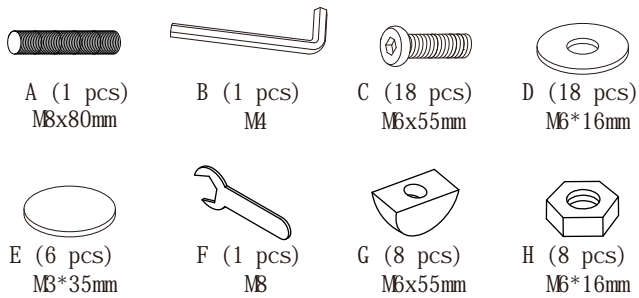

# Assembly Instructions

PLEASE NOTE: Check that you have received all components and hardware before assembling. If you are missing any parts, contact your retailer.

1.

2.

- |   |   |   |   |
|---|---|---|---|
|  |  |  |  |
| A (1 pcs)<br>M3x80mm  | B (1 pcs)<br>M4   | C (18 pcs)<br>M6x55mm   | D (18 pcs)<br>M6*16mm   |
|  |  |  |  |
| E (6 pcs)<br>M3*35mm  | F (1 pcs)<br>M8   | G (8 pcs)<br>M6x55mm  | H (8 pcs)<br>M6*16mm  |

# Assembly Instructions

PLEASE NOTE: Check that you have received all components and hardware before assembling. If you are missing any parts, contact your retailer.

3.

4.

During assembly, hand tighten screws only. When the screws are in place, tighten completely.