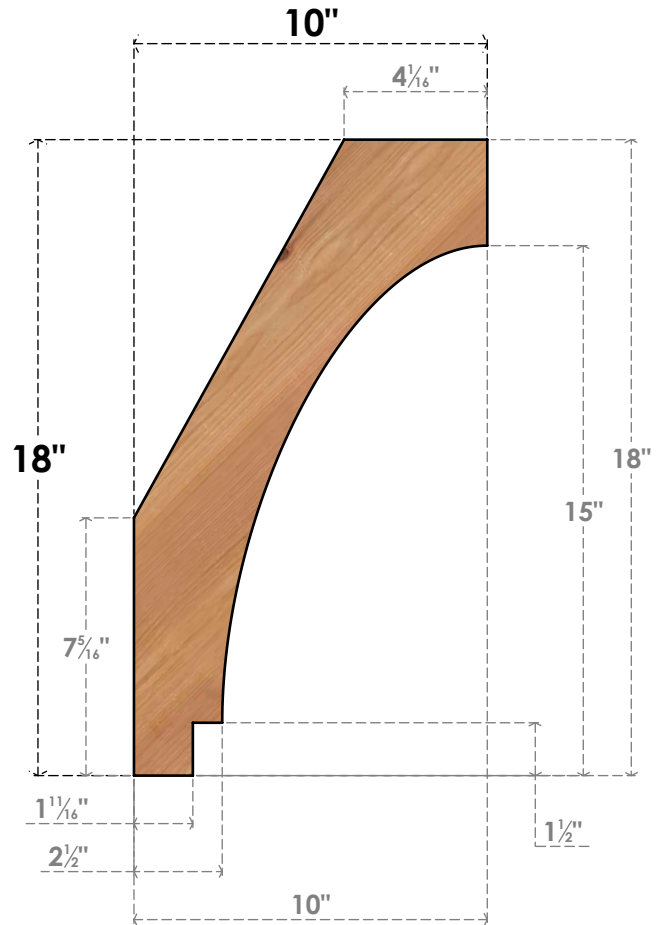

# BRC06X10X18IMP00SWR

5 1/2"W X 10"D X 18"H IMPERIAL SMOOTH BRACE, WESTERN RED CEDAR

**SIDE**

**FRONT**

**EKENA**  
MILLWORK  
2300 WEST MAIN ST.  
CLARKSVILLE, TX 75426  
TOLL FREE: 866-607-0453  
WWW.EKENAMILLWORK.COM

**NOTES**

1. INSTALLATION TO BE COMPLETED IN ACCORDANCE WITH MANUFACTURER'S SPECIFICATIONS.
2. DRAWING MAY NOT BE TO SCALE
3. THIS DRAWING IS INTENDED FOR DESIGN AND PLANNING PURPOSES ONLY.
4. ALL INFORMATION CONTAINED HEREIN WAS CURRENT AT THE TIME OF DEVELOPMENT BUT MUST BE REVIEWED AND APPROVED BY THE PRODUCT MANUFACTURER TO BE CONSIDERED ACCURATE.
5. PRODUCTS ARE NOT KILN DRIED. THIS ITEM IS UNIQUE AND WILL CONTAIN THE NATURAL VARIATIONS THAT THE WOOD SPECIES OFFERS. THIS MAY RESULT IN VARIATIONS UP TO 1/4"