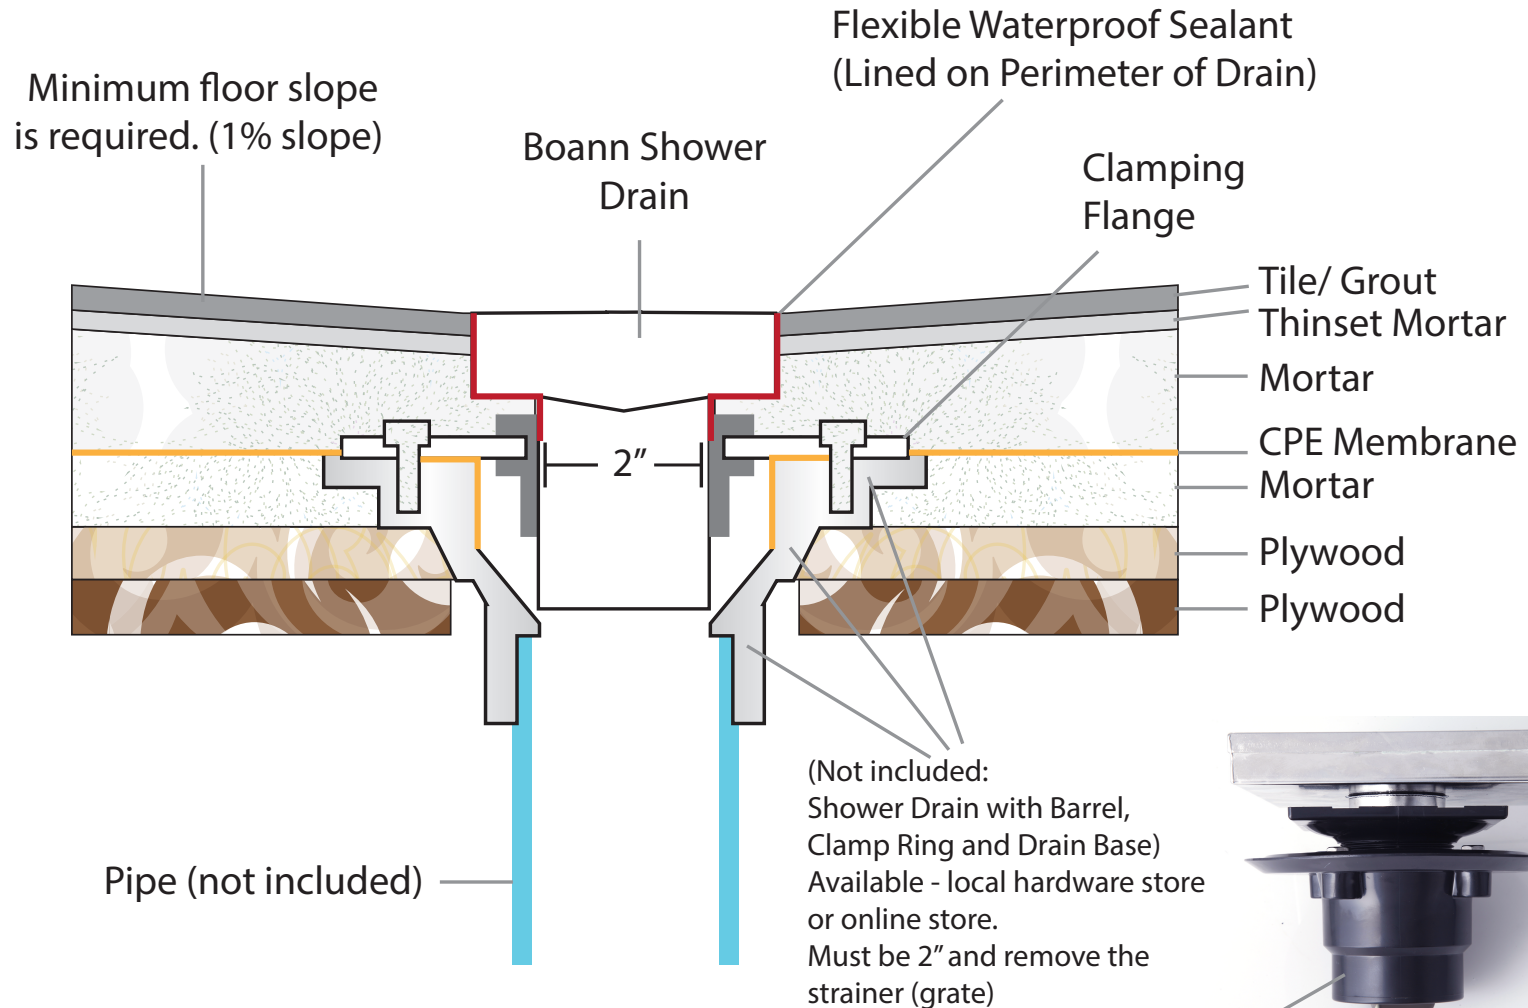

Boann Shower Drain Installation

It is recommended that installation of this product is done only by a licensed professional plumber. Boann takes no responsibility for any damage or product failure due to improper installation, misuse or the failure to adequately utilize a licensed professional.