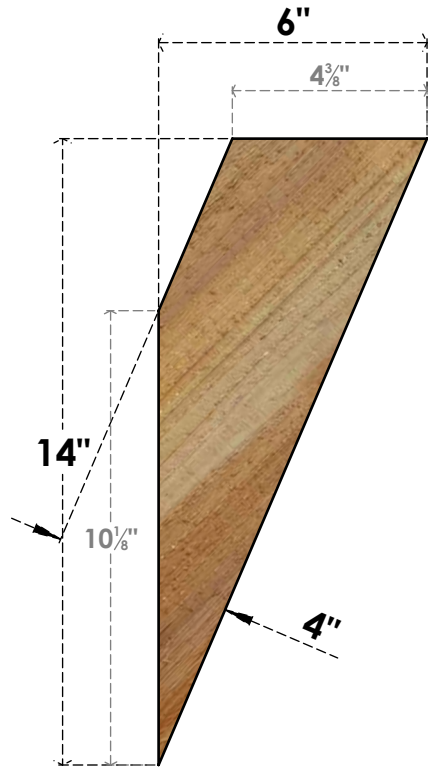

BRC04X06X14TRA00RWR

4"W X 6"D X 14"H TRADITIONAL ROUGH SAWN BRACE, WESTERN RED CEDAR

SIDE

FRONT

EKENA MILLWORK
2300 WEST MAIN ST.
CLARKSVILLE, TX 75426
TOLL FREE: 866-607-0453
WWW.EKENAMILLWORK.COM

NOTES

1. INSTALLATION TO BE COMPLETED IN ACCORDANCE WITH MANUFACTURER'S SPECIFICATIONS.
2. DRAWING MAY NOT BE TO SCALE
3. THIS DRAWING IS INTENDED FOR DESIGN AND PLANNING PURPOSES ONLY.
4. ALL INFORMATION CONTAINED HEREIN WAS CURRENT AT THE TIME OF DEVELOPMENT BUT MUST BE REVIEWED AND APPROVED BY THE PRODUCT MANUFACTURER TO BE CONSIDERED ACCURATE.
5. PRODUCTS ARE NOT KILN DRIED. THIS ITEM IS UNIQUE AND WILL CONTAIN THE NATURAL VARIATIONS THAT THE WOOD SPECIES OFFERS. THIS MAY RESULT IN VARIATIONS UP TO 1/4"