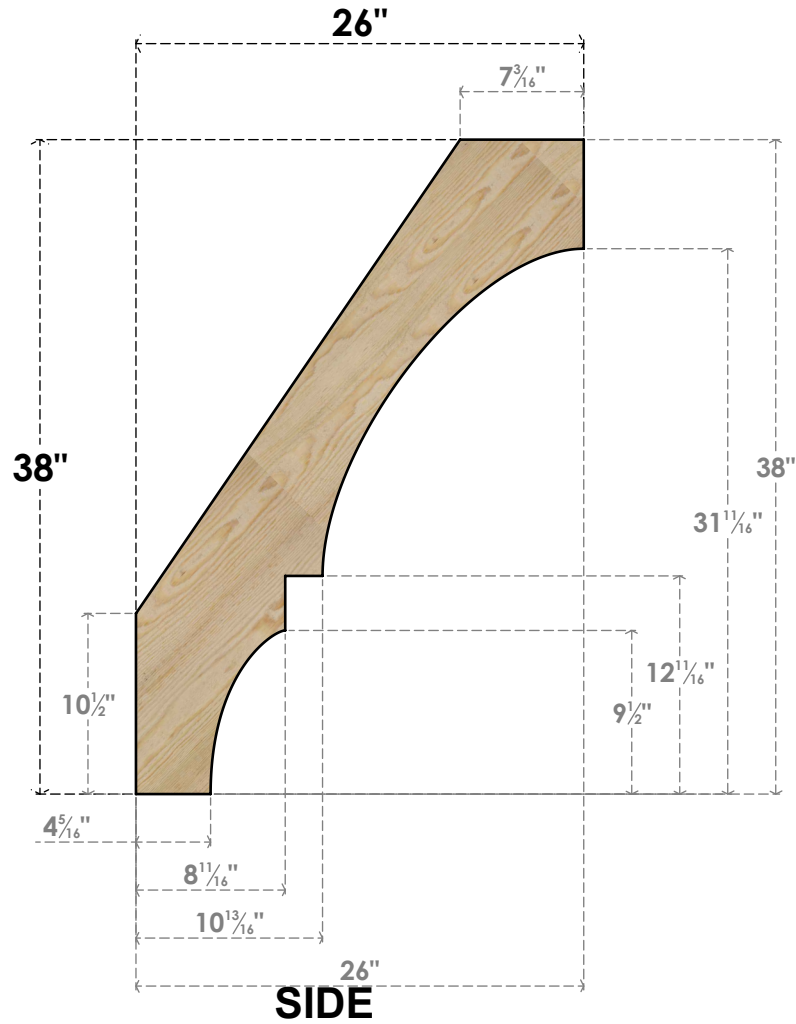

BRC06X26X38BOA00RDF

6"W X 26"D X 38"H BALBOA ROUGH SAWN BRACE, DOUGLAS FIR

EKENA MILLWORK
 2300 WEST MAIN ST.
 CLARKSVILLE, TX 75426
 TOLL FREE: 866-607-0453
 WWW.EKENAMILLWORK.COM

NOTES

1. INSTALLATION TO BE COMPLETED IN ACCORDANCE WITH MANUFACTURER'S SPECIFICATIONS.
2. DRAWING MAY NOT BE TO SCALE
3. THIS DRAWING IS INTENDED FOR DESIGN AND PLANNING PURPOSES ONLY.
4. ALL INFORMATION CONTAINED HEREIN WAS CURRENT AT THE TIME OF DEVELOPMENT BUT MUST BE REVIEWED AND APPROVED BY THE PRODUCT MANUFACTURER TO BE CONSIDERED ACCURATE.
5. PRODUCTS ARE NOT KILN DRIED. THIS ITEM IS UNIQUE AND WILL CONTAIN THE NATURAL VARIATIONS THAT THE WOOD SPECIES OFFERS. THIS MAY RESULT IN VARIATIONS UP TO 1/4"