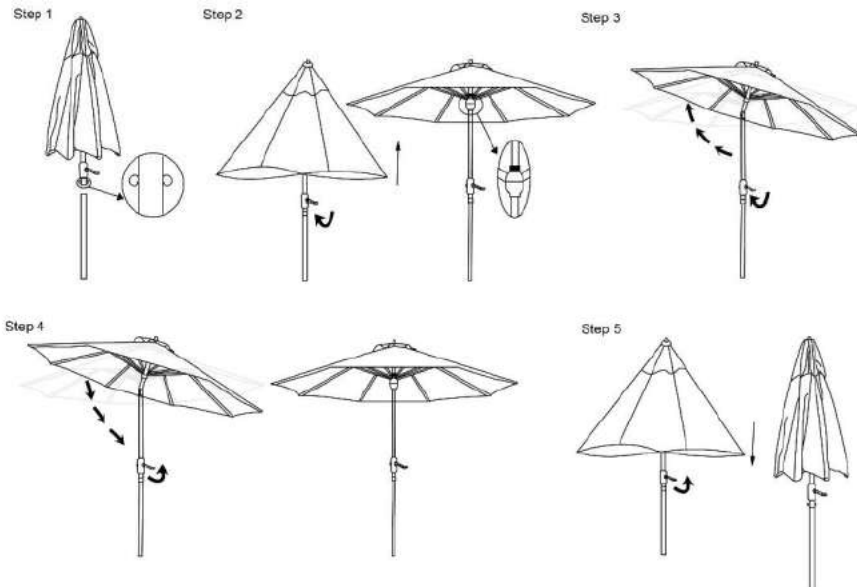

Front Side

SAFETY INFORMATION

- Assemble on a soft surface, such as carpeting, to avoid scratching the pole finish or tearing the umbrella fabric.
- Close the umbrella during windy condition. Do not leave the umbrella open in high winds.
- Use a heavy or weighted umbrella base to stabilize the umbrella.

CARE AND MAINTENANCE

Wash with mild soap and water, rinse with clean water and let air dry.
Always let the umbrella dry completely before storing.

OPERATION INSTRUCTION

- Step 1: Connect umbrella with bottom pole by locking the metal pins.
Step 2: Open umbrella by turning the crank to clockwise direction all the way up.
Step 3: Continue cranking in clockwise direction while umbrella tilts by itself.
Step 4: Crank counterclockwise to direct umbrella back to straight up position.
Step 5: Continue cranking in counterclockwise direction to close down the umbrella.

Product Dimension: 101.18"Dia. X 99.61"H.

Back Side

⚠️ ADVERTENCIAS Y PRECAUCIONES ESPECIALES

- Ensamble en una superficie suave, como una alfombra, para evitar que se raye el acabado del poste o que se desgarre la tela de la sombrilla.
- Cierre la sombrilla cuando haga viento. No deje la sombrilla abierta si hay vientos fuertes.
- Se debe usar una base sólida o de mucho peso para estabilizar la sombrilla.

Product Dimension: 101.18"Dia. X 99.61"H.