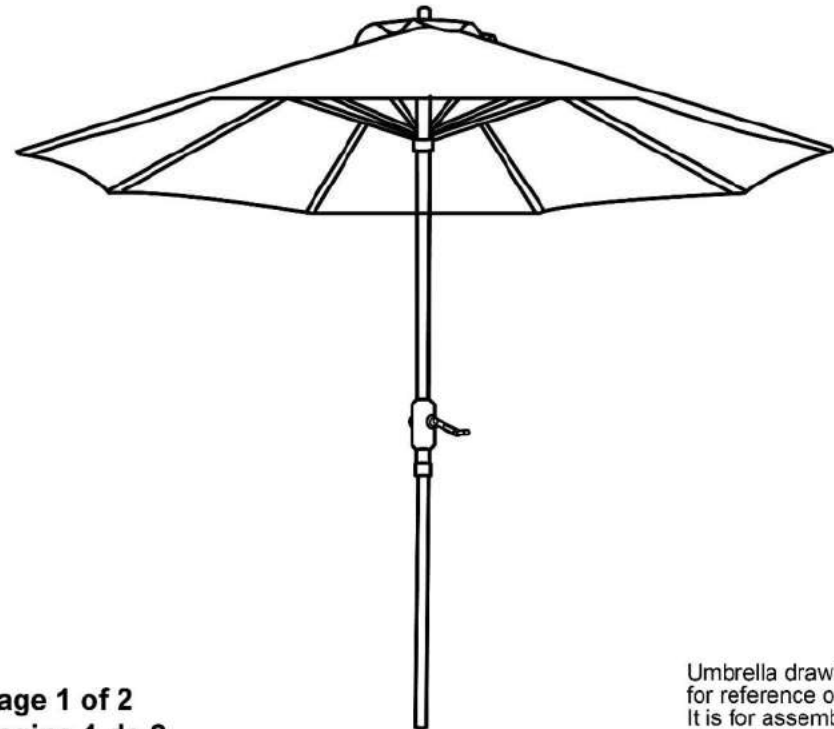

CARE AND MAINTENANCE

Wash with mild soap and water, rinse with clean water and let air dry.
Always let the umbrella dry completely before storing.

OPERATION INSTRUCTION

- Step 1: Connect umbrella with bottom pole by locking the metal pins.
Step 2: Open umbrella by turning the crank to clockwise direction all the way up.
Step 3: Continue cranking in clockwise direction while umbrella tilts by itself.
Step 4: Crank counterclockwise to direct umbrella back to straight up position.
Step 5: Continue cranking in counterclockwise direction to close down the umbrella.

Product Dimension: 101.18"Dia. X 99.61"H.

Back Side

⚠️ ADVERTENCIAS Y PRECAUCIONES ESPECIALES

- Ensamble en una superficie suave, como una alfombra, para evitar que se raye el acabado del poste o que se desgarre la tela de la sombrilla.
- Cierre la sombrilla cuando haga viento. No deje la sombrilla abierta si hay vientos fuertes.
- Se debe usar una base sólida o de mucho peso para estabilizar la sombrilla.

Product Dimension: 101.18"Dia. X 99.61"H.