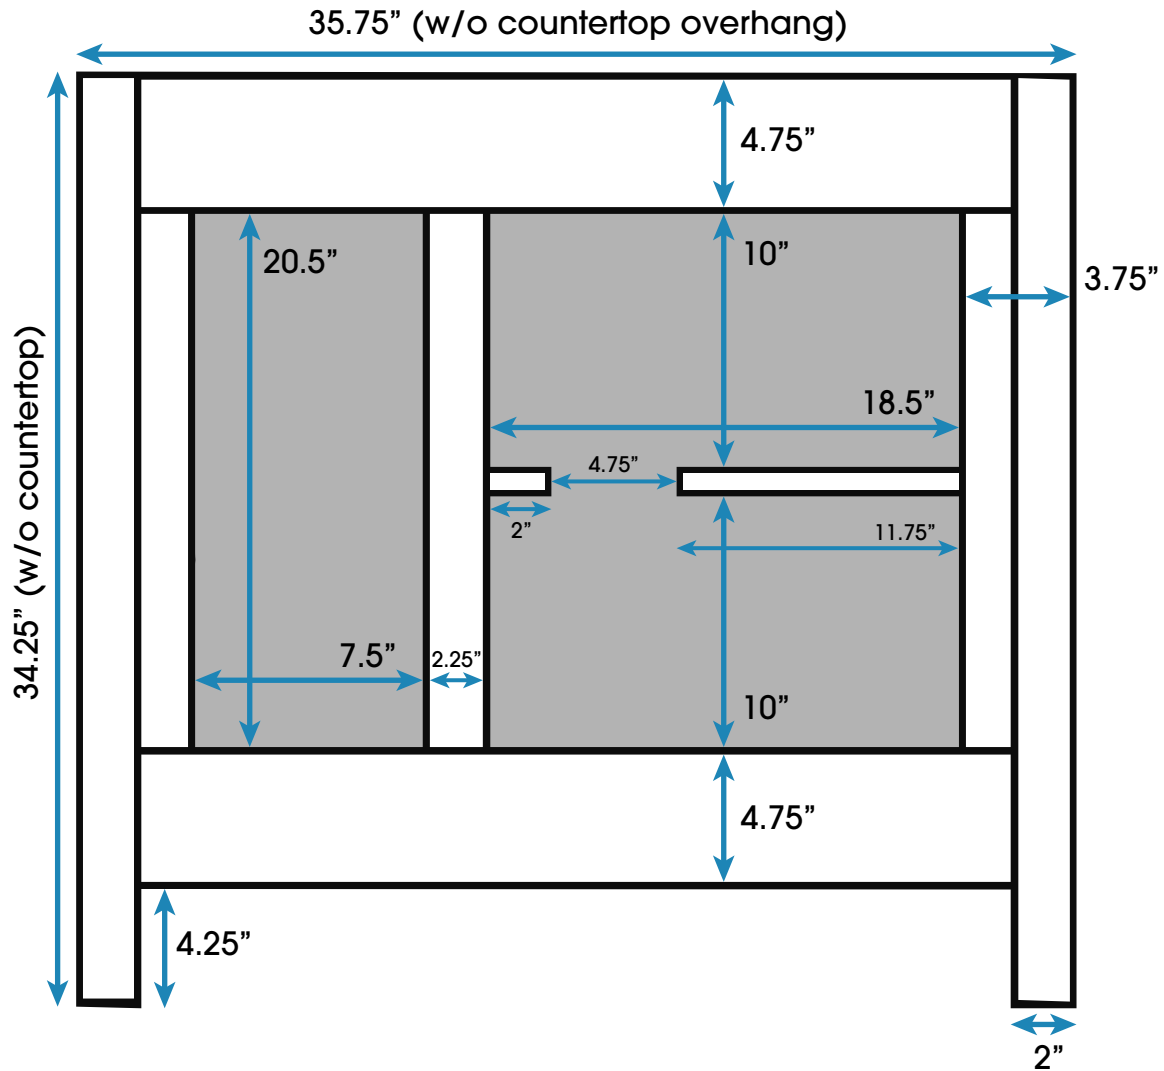

# Copenhagen 36-inch Bath Vanity (Back View)

All measurements are approximate and rounded to the nearest quarter inch  
Please allow for a slight margin of error