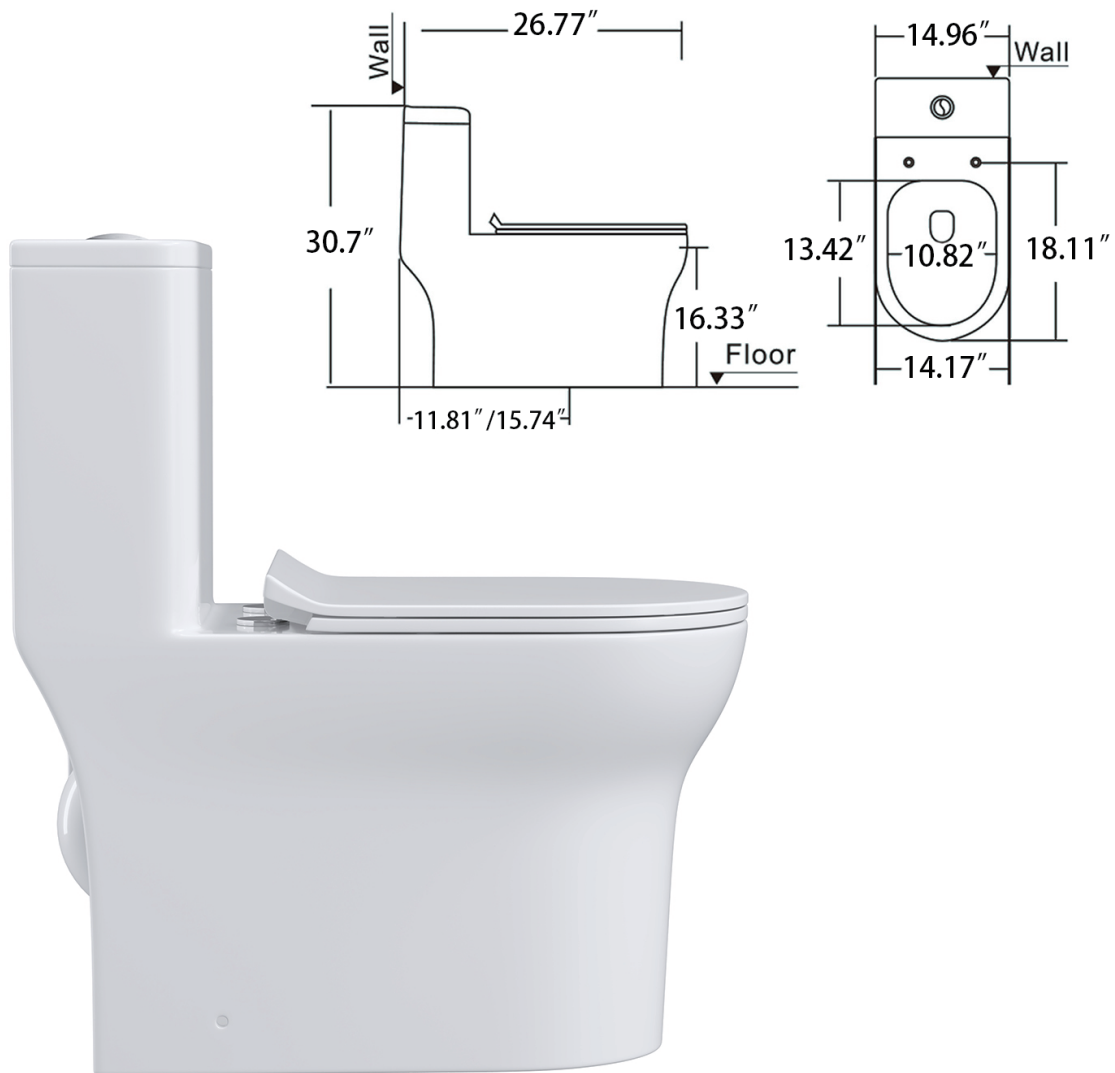

Dimension/Specification

Sku RX-T03MB