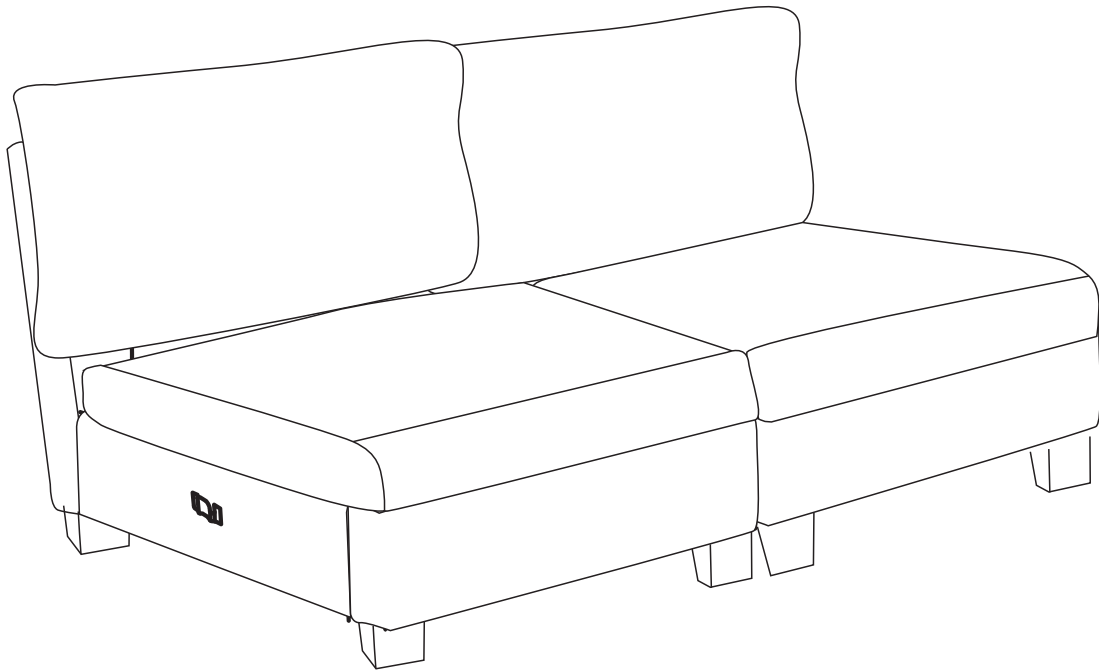

ASSEMBLY INSTRUCTION

Return & Warranty policy:

- --We strive to offer the highest quality products, and we also try our best to satisfy each and every customer that orders from us with replacement parts or service as needed.
- --If the item is damaged or defective, please take photos as evidence for replacements and refunds.
- --Please do not return to store, contact the seller if you have any troubles with this product.