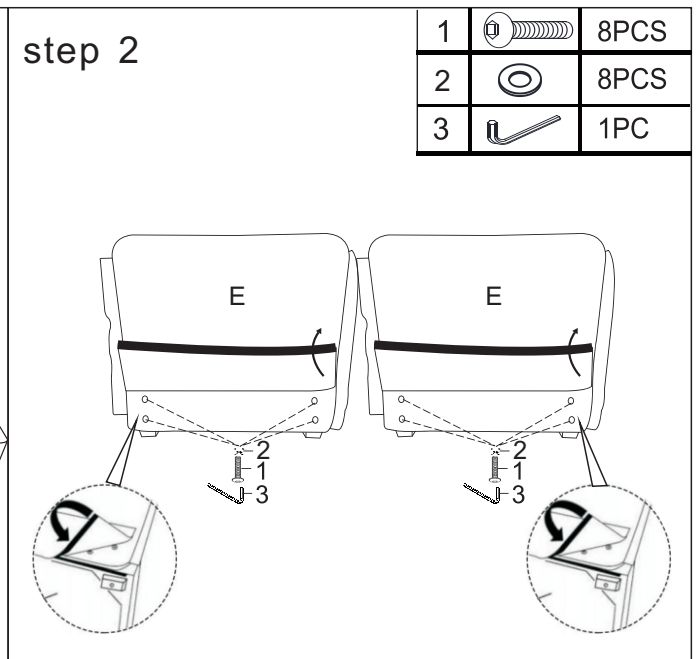

All parts and hardwares

Hardware Package

BOX 1

- | | | | | | |
|---|---|-------------------|---|--|-----------|
| 1 |  | 8x Screws M8x35mm | 2 |  | 8x Washer |
| 3 |  | 1x Washer | | | |

NOTE: Take out of all parts from 1 boxes, make sure all parts you have received before assembled.