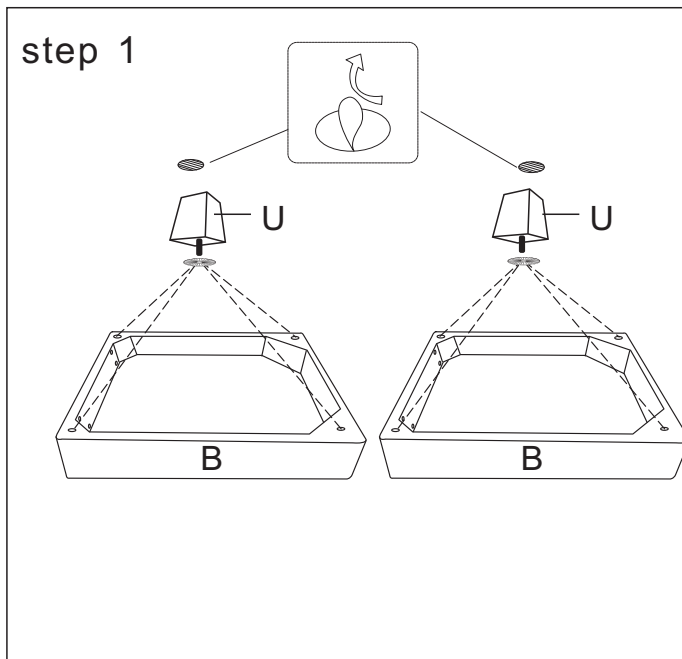

All parts and hardwares

Hardware Package

BOX 1

- | | | | | | |
|---|---|-------------------|---|--|-----------|
| 1 |  | 8x Screws M8x35mm | 2 |  | 8x Washer |
| 3 |  | 1x Washer | | | |

NOTE: Take out of all parts from 1 boxes, make sure all parts you have received before assembled.