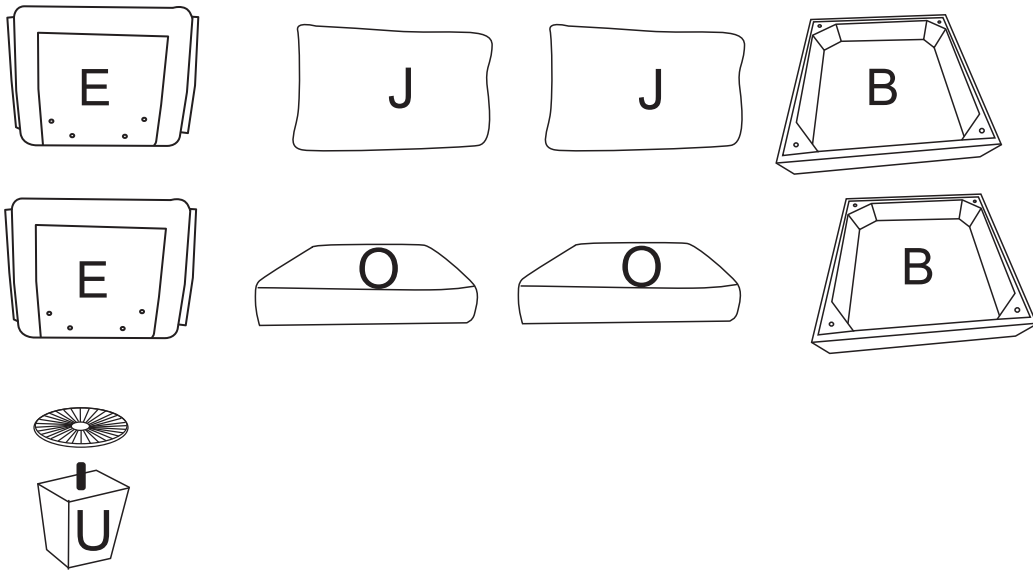

All parts and hardwares

Hardware Package

BOX 1

- | | | | | | |
|---|---|-------------------|---|--|-----------|
| 1 |  | 8x Screws M8x35mm | 2 |  | 8x Washer |
| 3 |  | 1x Washer | | | |

NOTE: Take out of all parts from 1 boxes, make sure all parts you have received before assembled.