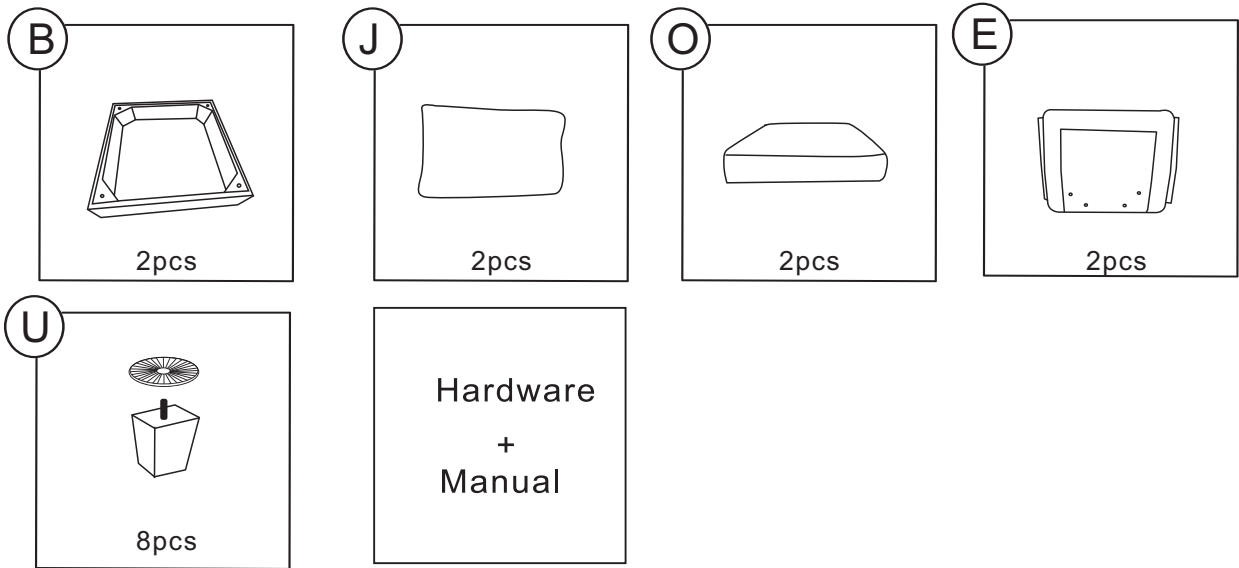

All parts and hardwares

Hardware Package

BOX 1

- | | | | | | |
|---|---|-------------------|---|--|-----------|
| 1 |  | 8x Screws M8x35mm | 2 |  | 8x Washer |
| 3 |  | 1x Washer | | | |

NOTE: Take out of all parts from 1 boxes, make sure all parts you have received before assembled.