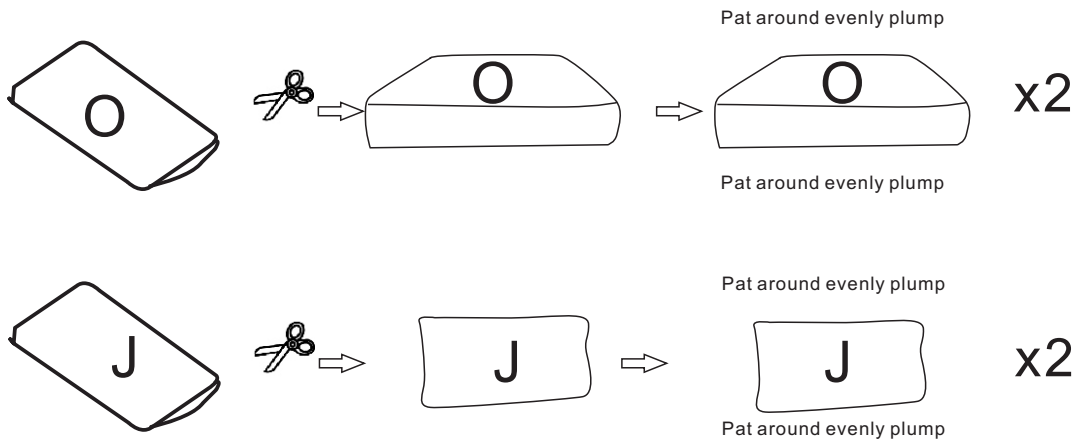

step 4

TIPS:

1. Please do not open the compressed packages until your sofa frame is completely assembled.
2. Compressed cushions need to be fully fulfilled within 72 hours for your perfect use.
3. Please keep children away from plastic bags or any small pieces of stuff

step 5

step 6