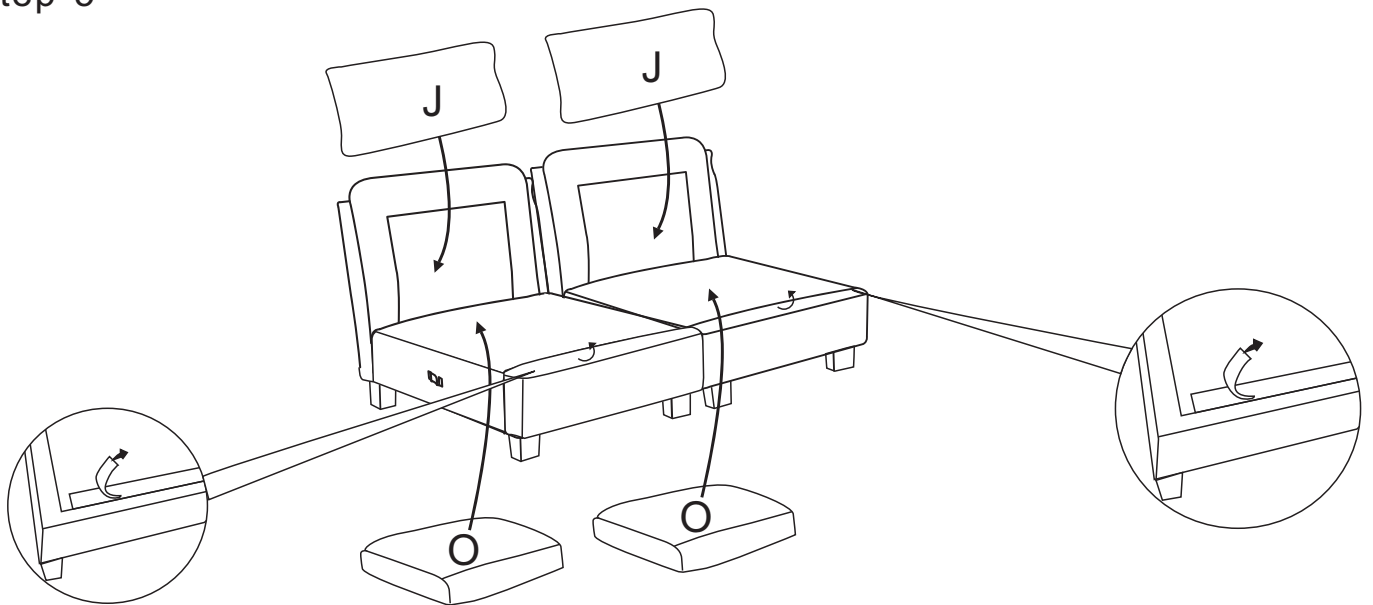

step 5

step 6