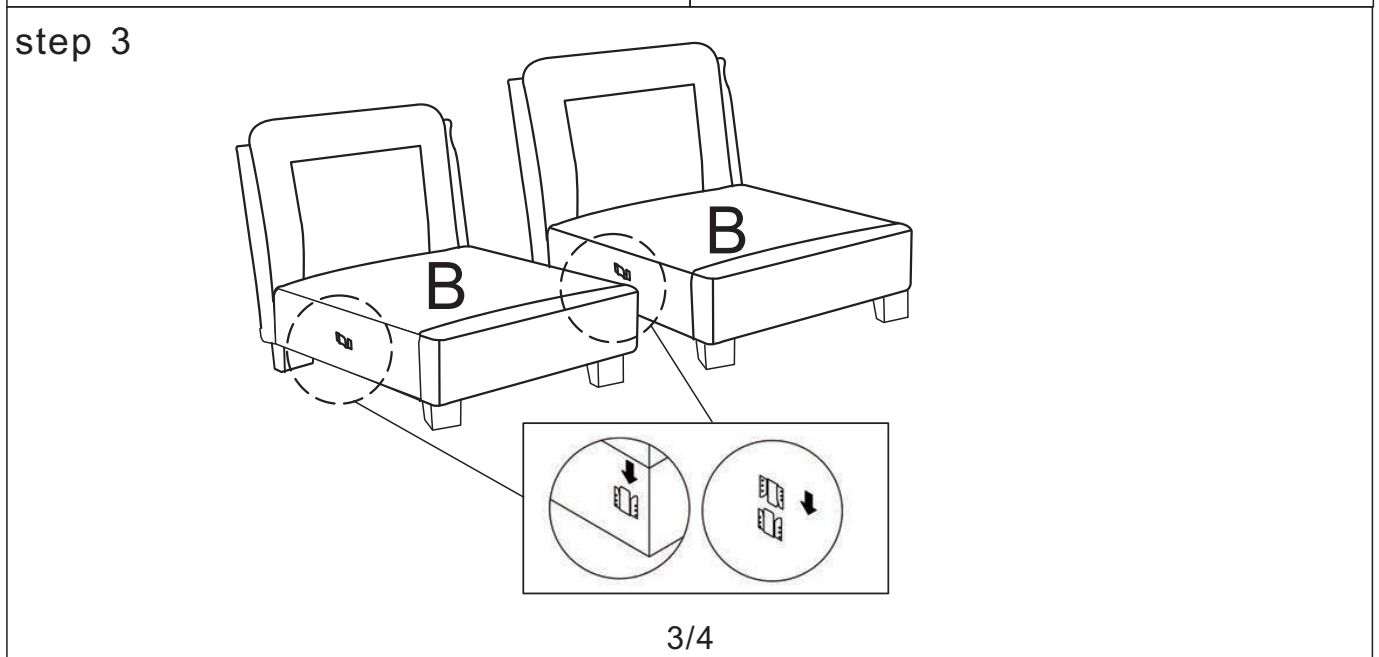

All parts and hardwares

Hardware Package

BOX 1

- | | | | | | |
|---|---|-------------------|---|--|-----------|
| 1 |  | 8x Screws M8x35mm | 2 |  | 8x Washer |
| 3 |  | 1x Washer | | | |

NOTE: Take out of all parts from 1 boxes, make sure all parts you have received before assembled.