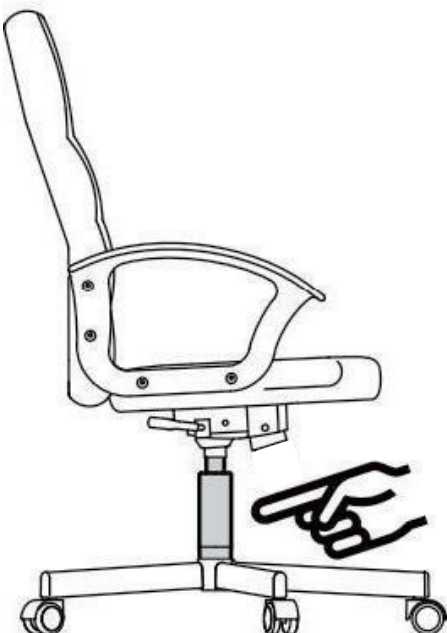

IMPORTANT, RETAIN FOR FUTURE REFERENCE: READ CAREFULLY

ASSEMBLY & INSTRUCTION MANUAL

OFFICE CHAIR

IMPORTANT, RETAIN FOR FUTURE REFERENCE: READ CAREFULLY

SAFETY INFORMATION

- The intended use: This product is intended for indoor use only. Used for work and study.
- Maximum weight: 120 KG
- To prevent the chair falling, make sure that the weight is evenly distributed.
- Remove all parts from the box and make sure all parts are included before assembly.
- Keep your feet always on the floor and do not press your head on the headrest when you recline the chair.
- When you adjust the backrest, make sure your fingers are safe and out of harm's way.
- To avoid damage, never pull fast and strongly in your house.
- This chair is designed to sit only and nothing else.
- Don't use it as a base or as a ladder.
- Don't sit in the arms of the chair.
- This chair is designed to seat only one person at same time.
- If some parts are missing, damaged or worn, stop using it immediately.
- Avoid direct sunlight on the chair so that the plastic components won't become brittle.
- Your chair is equipped with rollers for textile floor coverings. If the chair is used on hard floors, e.g. hardwood floors, laminate, PVC, or tile, the rollers should be replaced for safety purposes, since these floors require the use of different rollers.

Warning! Only trained personnel may replace or repair components for height adjustment of seating furniture with energy storage.

MAINTENANCE INSTRUCTIONS

- Clean with vacuum cleaner.
- Wipe with a fabric dampened with water.