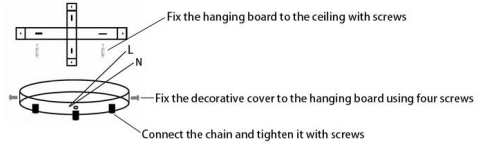

Adjustable wire length

Wrap the wire of the lampshade around the tree branch and fix it

G4 LED Bulbs\*8pcs