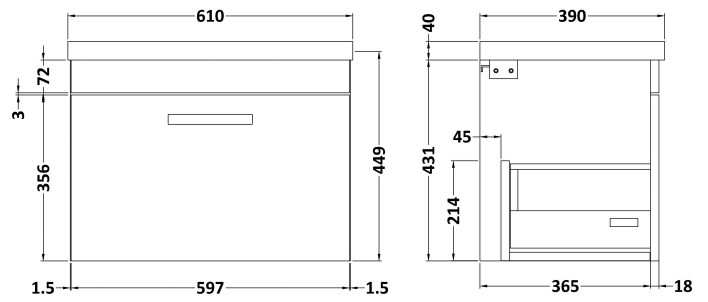

CUSTOMER DATA SHEET

DESCRIPTION: 600 Wh Single Drawer Vanity With Basin A