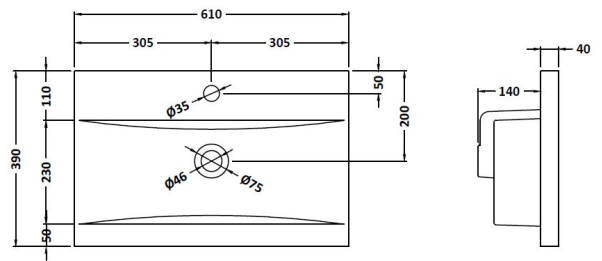

### PRODUCT DIMENSIONS

Height (mm)	Width (mm)	Depth (mm)	Nett Wgt Kg
430	600	383	16

### PACKAGING DIMENSIONS

Height (mm)	Width (mm)	Depth (mm)	Gross Wgt Kg
450	620	405	16

### OUTER BOX DIMENSIONS (If Applicable)

Height (mm)	Width (mm)	Depth (mm)	Gross Wgt Kg

### PRODUCT DIMENSIONS

Height (mm)	Width (mm)	Depth (mm)	Nett Wgt Kg
180	610	390	11