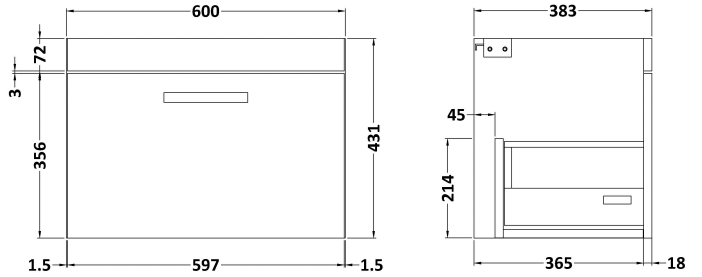

# CUSTOMER DATA SHEET

**DESCRIPTION:** 600 Wh Single Drawer Vanity With Basin A

### PRODUCT DIMENSIONS

Height (mm)	Width (mm)	Depth (mm)	Nett Wgt Kg
430	600	383	16

### PACKAGING DIMENSIONS

Height (mm)	Width (mm)	Depth (mm)	Gross Wgt Kg
450	620	405	16

### PRODUCT DIMENSIONS

Height (mm)	Width (mm)	Depth (mm)	Nett Wgt Kg
180	610	390	11