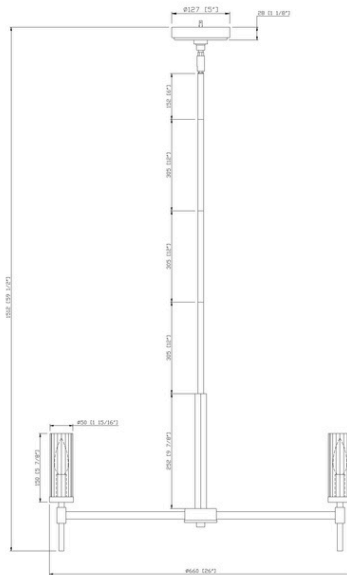

3081-BKPG

Anston

Fixture Attributes

- Category:** Interior Chandelier
- Finish:** Matte Black/Plated Gold
- Body:** Steel+Glass
- Shade Finish:** Clear Texture
- Overall Size:** 26"x26"x59.5"
- Rod/Chain Length:** 3x12"+1x6"
- Max. Height from Ceiling:** 59.5"
- Min. Height from Ceiling:** 17.5"
- Weight of fixture:** 7.99 LBS
- Certifications/Qualifications:** UL / cUL
- Smart SkyPlug Compatible:** N/A
- Warranty:** www.skyplug.com/warranty

Available Finishes

Matte Black/Plated Gold

Light Source

- Lamp Included**
- Lamp Type:** E12
- Light Source:** T8
- Number of bulbs:** 6
- Max Wattage/Range:** 40W
- Voltage:** 120
- Socket Type:** Ceramic

Mounting / Installations

- Lead Wire Length:** 133"
- Wire Type:** 1015 105°C
- Location Rating:** Damp
- Luminaire Support:** Max. 50 lbs
- SkyPlug:** SPU-3L
- SkyOutlet:** SR-3L

Project: _____

Company: _____