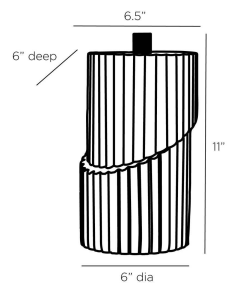

WHITTAKER TALL CONTAINER

ARC02
 Ivory
 H: 11 IN
 W: 6.5 IN
 D: 6 IN

The Whittaker's grooved design, created in stacked, offset discs, offers an industrial nod reminiscent of machine gears. The contemporary cache features a contrasting, notched round knob in an antique brass finish. Carved in ivory resin, the accent is as versatile as it is style packed.