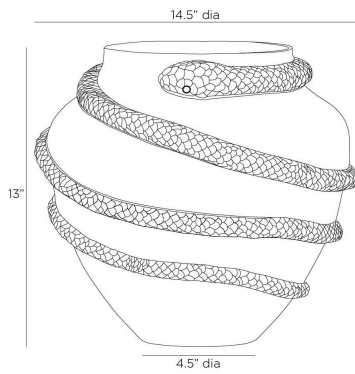

ARTERIO RS

GODSICK VASE

AVE08
H: 13 IN, Dia: 14.50 IN
Ice Reactive

A serpentine form coils and curls around an impactfully large style. Harnessing animal energy, this porcelain vase is finished in an ice-reactive glaze, highlighting its sculptural details. Finish will vary.

APPEARANCE

Material	Porcelain
Finish	Ice Reactive
Finish Will Vary	Yes
Top Coat/Sealant	Yes

DIMENSIONS

Foot Print	Dia: 4.50 IN
Opening	Dia: 8.00 IN

SHIPPING

Product Weight	7.3 lbs
Gross Weight 1	15 lbs
Shipping Box 1	H: 16 IN, L: 16 IN, W: 16 IN