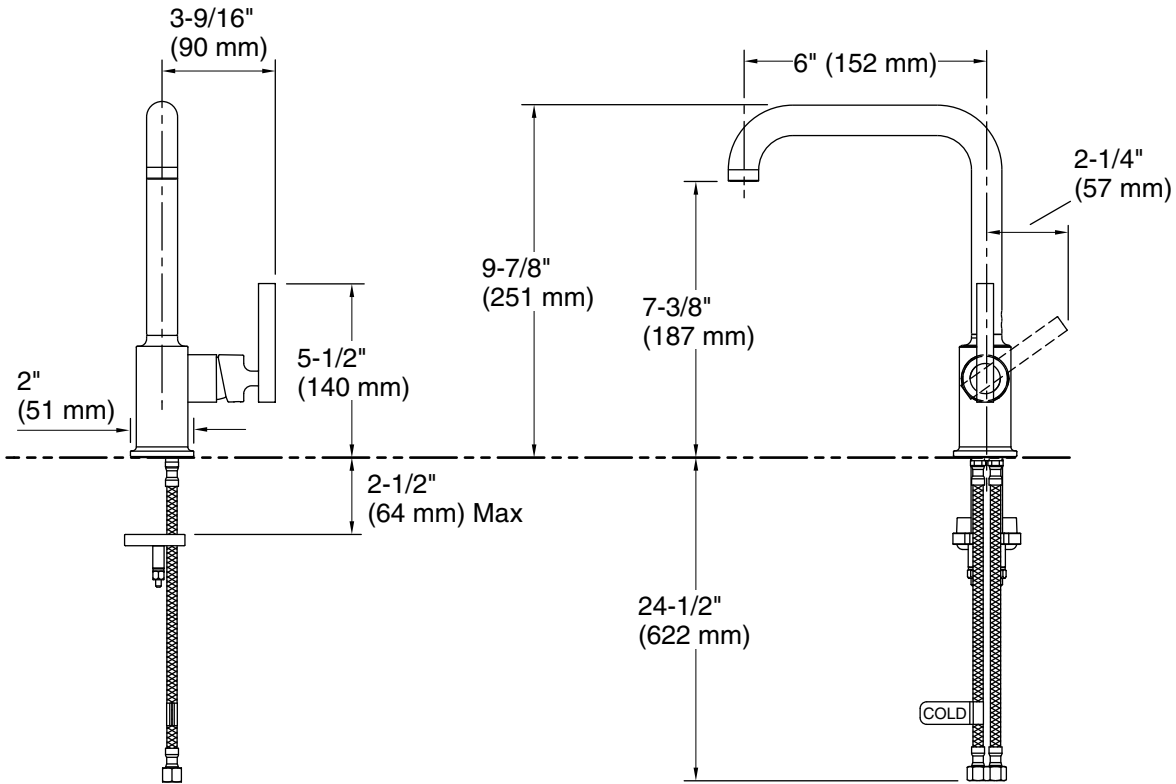

Technical Information

All product dimensions are nominal.

Faucet:

Flow rate: 1.5 gal/min (5.7 l/min)

Drain included: No

Spout:

Spout reach: 6" (152 mm)

Handshower: