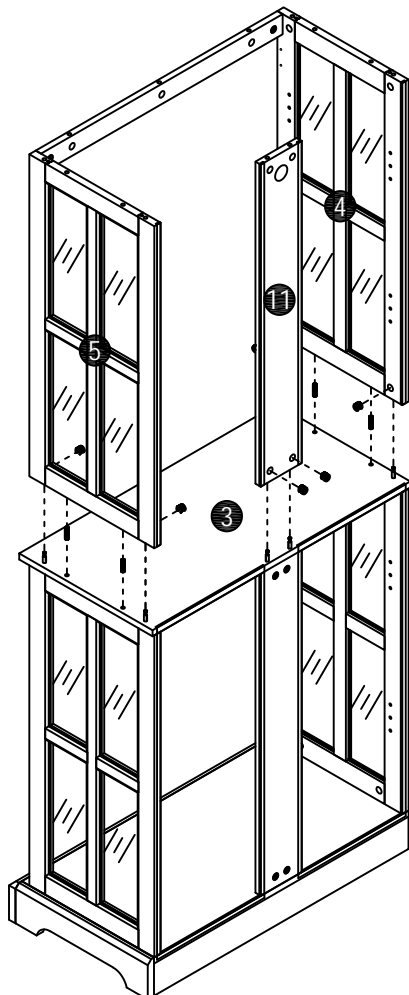

# FOUR DOORS GLASS TALL CABINET

# STEP14

B x 6

Ø15 x 10mm

C x 4

Ø8\*30mm