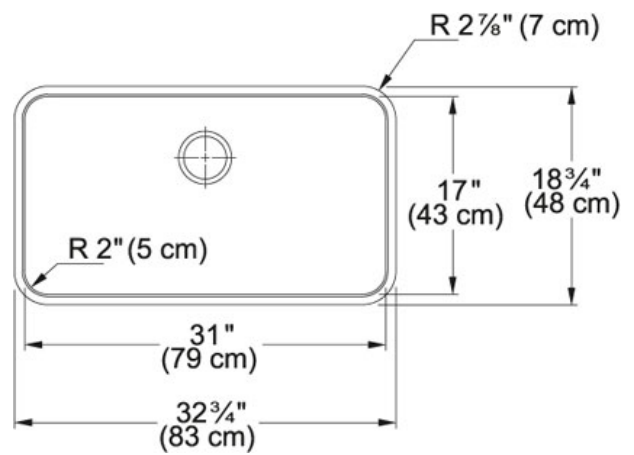

SPECIFICATION SHEET

PRODUCT FAMILY: Sinks FINISH: Stainless Steel SERIES: GRANDE MODEL: GDX11031

Product Information

FUN#	122.0203.676
US Part Number	GDX11031
Minimum Cabinet Size	33"
Drain Opening	3 1/2"
Outer Dimensions	32 3/4"x18 3/4"
Bowl Size	31"x17"x9"
Number of Bowls	1