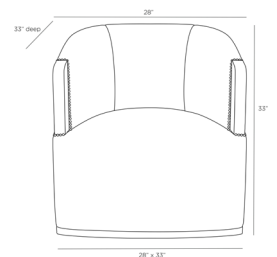

REVEAL SWIVEL LOUNGE CHAIR BONE

GDFRU01
 Bone Linen
 H: 33 IN
 W: 28 IN
 D: 33 IN

We love the exposed cerused oak at the end of this chic swivel chair's arm, the first area to show wear on the upholstered bone linen chair. Clean lined comfort with added antique brass nail head details work in any room in the house.