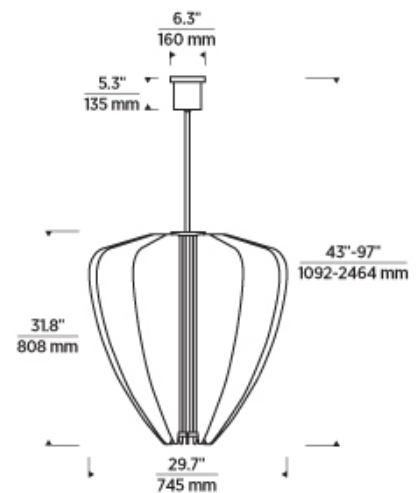

## LAMPING

Includes 61.8 watts, 4632 total delivered lumens, 3000K LED modules. Dimmable with most LED compatible ELV and Triac dimmers. Ships with (4) 12" and (2) 6" rigid stems in coordinating finish. Can be installed on a sloped ceiling up to 20°. 120V-277V.

## ORDERING INFORMATION

700NYR	SHAPE OR SIZE	FINISH	LAMP
	30" DIAMETER 30	B NIGHTSHADE BLACK BR PLATED BRASS	-LED930 INTEGRATED LED 90 CRI 3000K 120V-277V UNV

700NYR \_\_\_\_\_

JOB NAME \_\_\_\_\_

NOTES \_\_\_\_\_

## SPECIFICATIONS

PRIMARY MATERIAL	Aluminum
SHADE MATERIAL	Acrylic
NET WEIGHT	45 lbs
HEIGHT	31.8in
WIDTH	29.9in
LENGTH	29.9in
UP LIGHT / DOWN LIGHT / BOTH?	
WET LISTED	
DAMP LISTED	
DRY LISTED	
MIN. HANGING HEIGHT	43in
MAX HANGING HEIGHT	97in
TOTAL CORD LENGTH	
TOTAL STEM LENGTH	Up to 60in
STEM QTY	6
SLOPED CEILING ADAPTABLE?	Yes 20° Max
GENERAL LISTING	ETL Listed
INCLUDES	