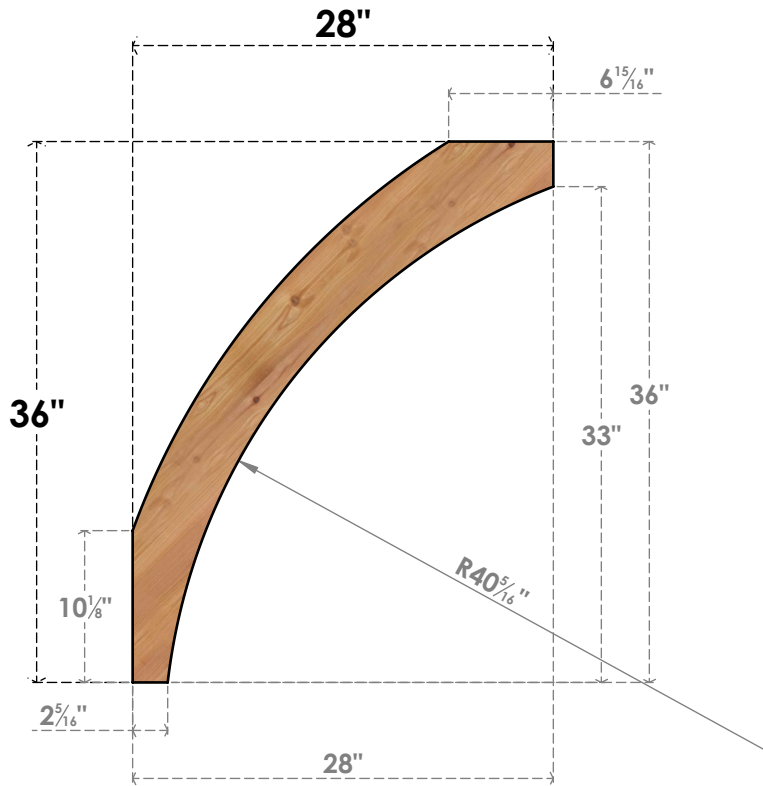

BRC06X28X36THR00SWR

5 1/2"W X 28"D X 36"H THORTON SMOOTH BRACE, WESTERN RED CEDAR

SIDE

FRONT

EKENA MILLWORK
 2300 WEST MAIN ST.
 CLARKSVILLE, TX 75426
 TOLL FREE: 866-607-0453
 WWW.EKENAMILLWORK.COM

NOTES

1. INSTALLATION TO BE COMPLETED IN ACCORDANCE WITH MANUFACTURER'S SPECIFICATIONS.
2. DRAWING MAY NOT BE TO SCALE
3. THIS DRAWING IS INTENDED FOR DESIGN AND PLANNING PURPOSES ONLY.
4. ALL INFORMATION CONTAINED HEREIN WAS CURRENT AT THE TIME OF DEVELOPMENT BUT MUST BE REVIEWED AND APPROVED BY THE PRODUCT MANUFACTURER TO BE CONSIDERED ACCURATE.
5. PRODUCTS ARE NOT KILN DRIED. THIS ITEM IS UNIQUE AND WILL CONTAIN THE NATURAL VARIATIONS THAT THE WOOD SPECIES OFFERS. THIS MAY RESULT IN VARIATIONS UP TO 1/4"