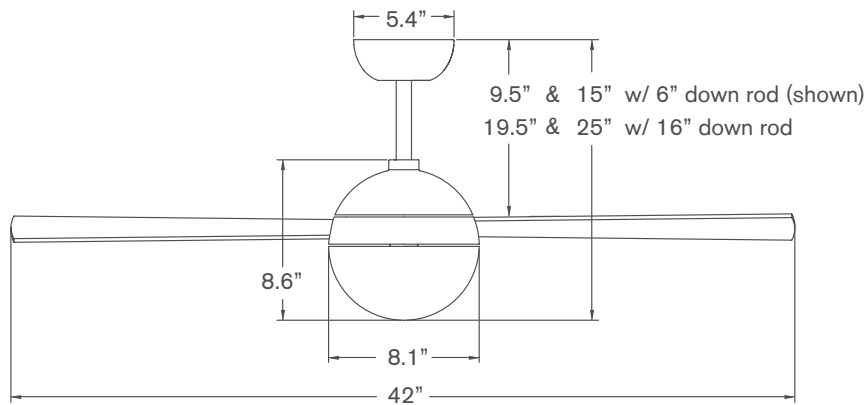

Ball | 42

Ball | 42 > Configure item number from attributes below.

#BAL	Finish	Blade Span	Blade Color	Light Option	Control Option
-	-	-	-	-	-
▲	▲	▲	▲	▲	▲
GW	Gloss White	42 42" Span	WH White	NL No Light	001 Fan Speed Only
BA	Brushed Aluminum		AL Aluminum	652 20W LED	002 Fan & Light – 3 Wire
			MP Maple		003 Handheld Remote
					004 Fan & Light – 2 Wire
					005 Wall/Remote Combo

Dimensions

Also available in 52" blade span.

Specifications

- 153mm x 18mm AC motor with reverse switch on fan body
- Die cast aluminum construction
- 42" span, plywood blades
- Includes 6" and 16" down rods (longer options also available)
- Optional LED light: 20W, 90 CRI, 3000K, 1800 lumens (dimnable) behind opal glass diffuser; CA Title 24, JA8-2019 compliant
- Slope compatible up to 33°; adapter available for slopes up to 45°
- Designed by Ron Rezek
- ETL listed for dry and damp locations
- Weight: 16 lbs (7.3 kgs)

DOWN RODS

The Ball ships standard with 6" and 16" down rods. Use the following part numbers to order accessory down rods.

#DRD	Finish	Length
-	-	-
▲		▲
GW	Gloss White	12 12"
BA	Brushed Aluminum	24 24"
		36 36"
		48 48"
		60 60"
		72 72"